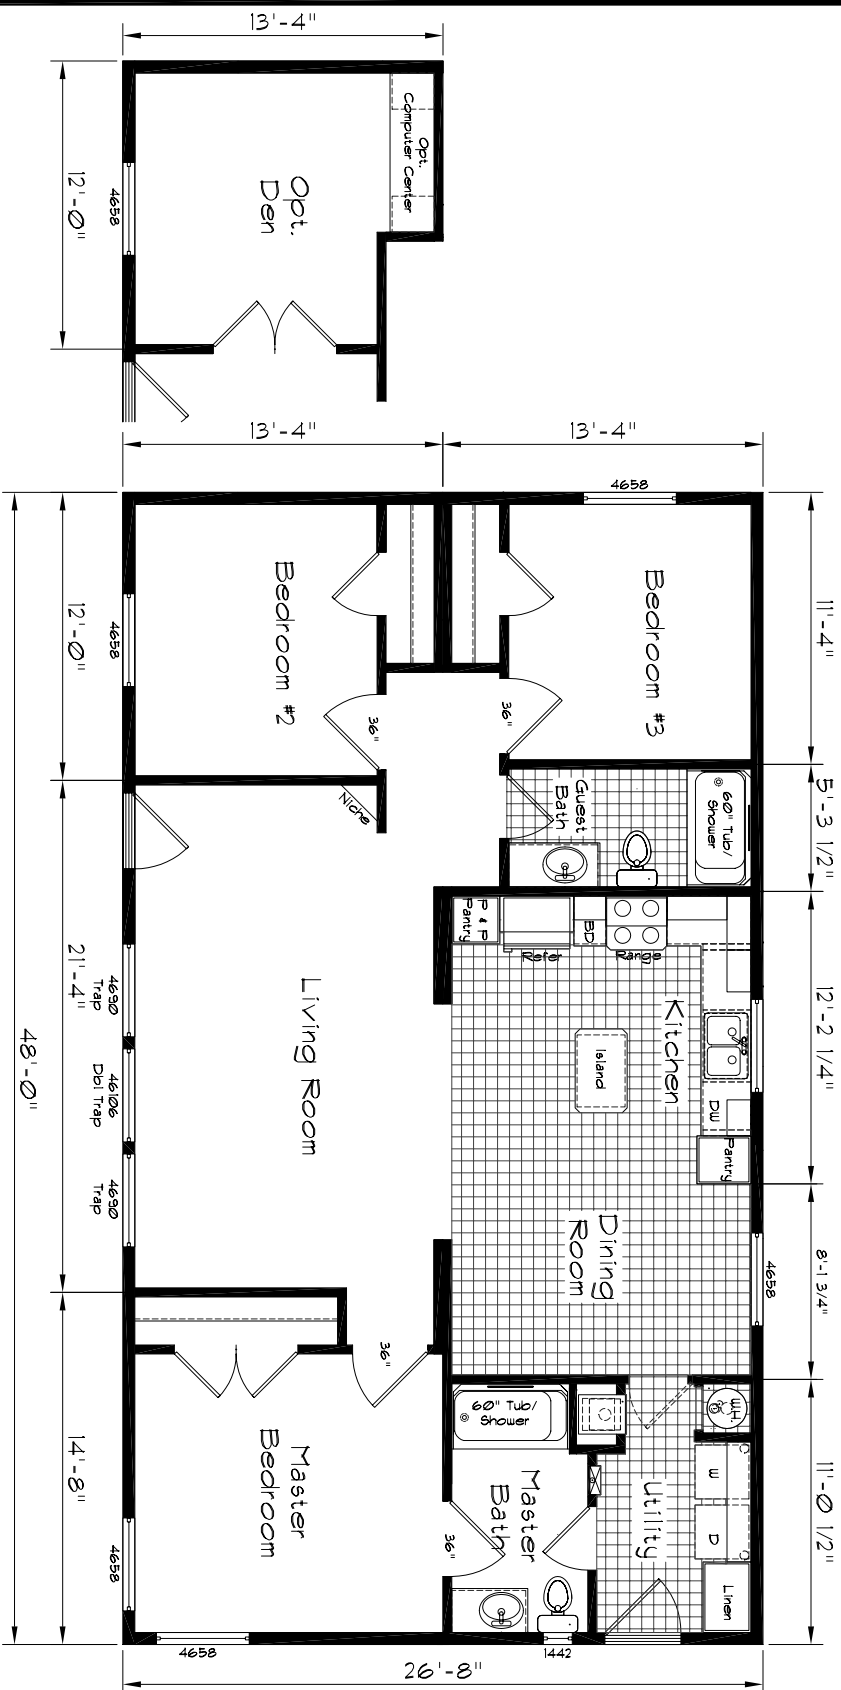

# Pinehurst

Model: 2502  
 3 Bedroom, 2 Bath  
 1280 Square Feet  
 Floor Size  
 48'-0" x 26'-8"