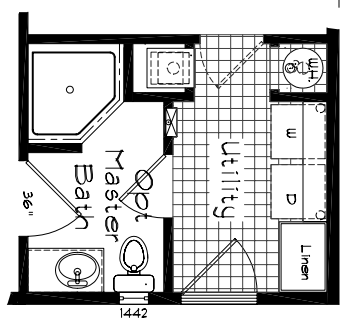

# Pinehurst

Model: 2502  
 3 Bedroom, 2 Bath  
 1280 Square Feet  
 Floor Size  
 48'-0" x 26'-8"