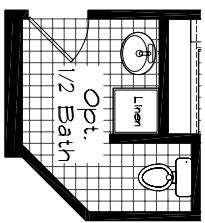

# GOLDEN STATE

KHBU 11/9/11/65

**KIT** HomeBuilders West

Model: 3012-Alt.  
 3 Bedroom, 2 Bath  
 2135 Square Feet  
 Floor Size  
 10'-0" x 40'-0"