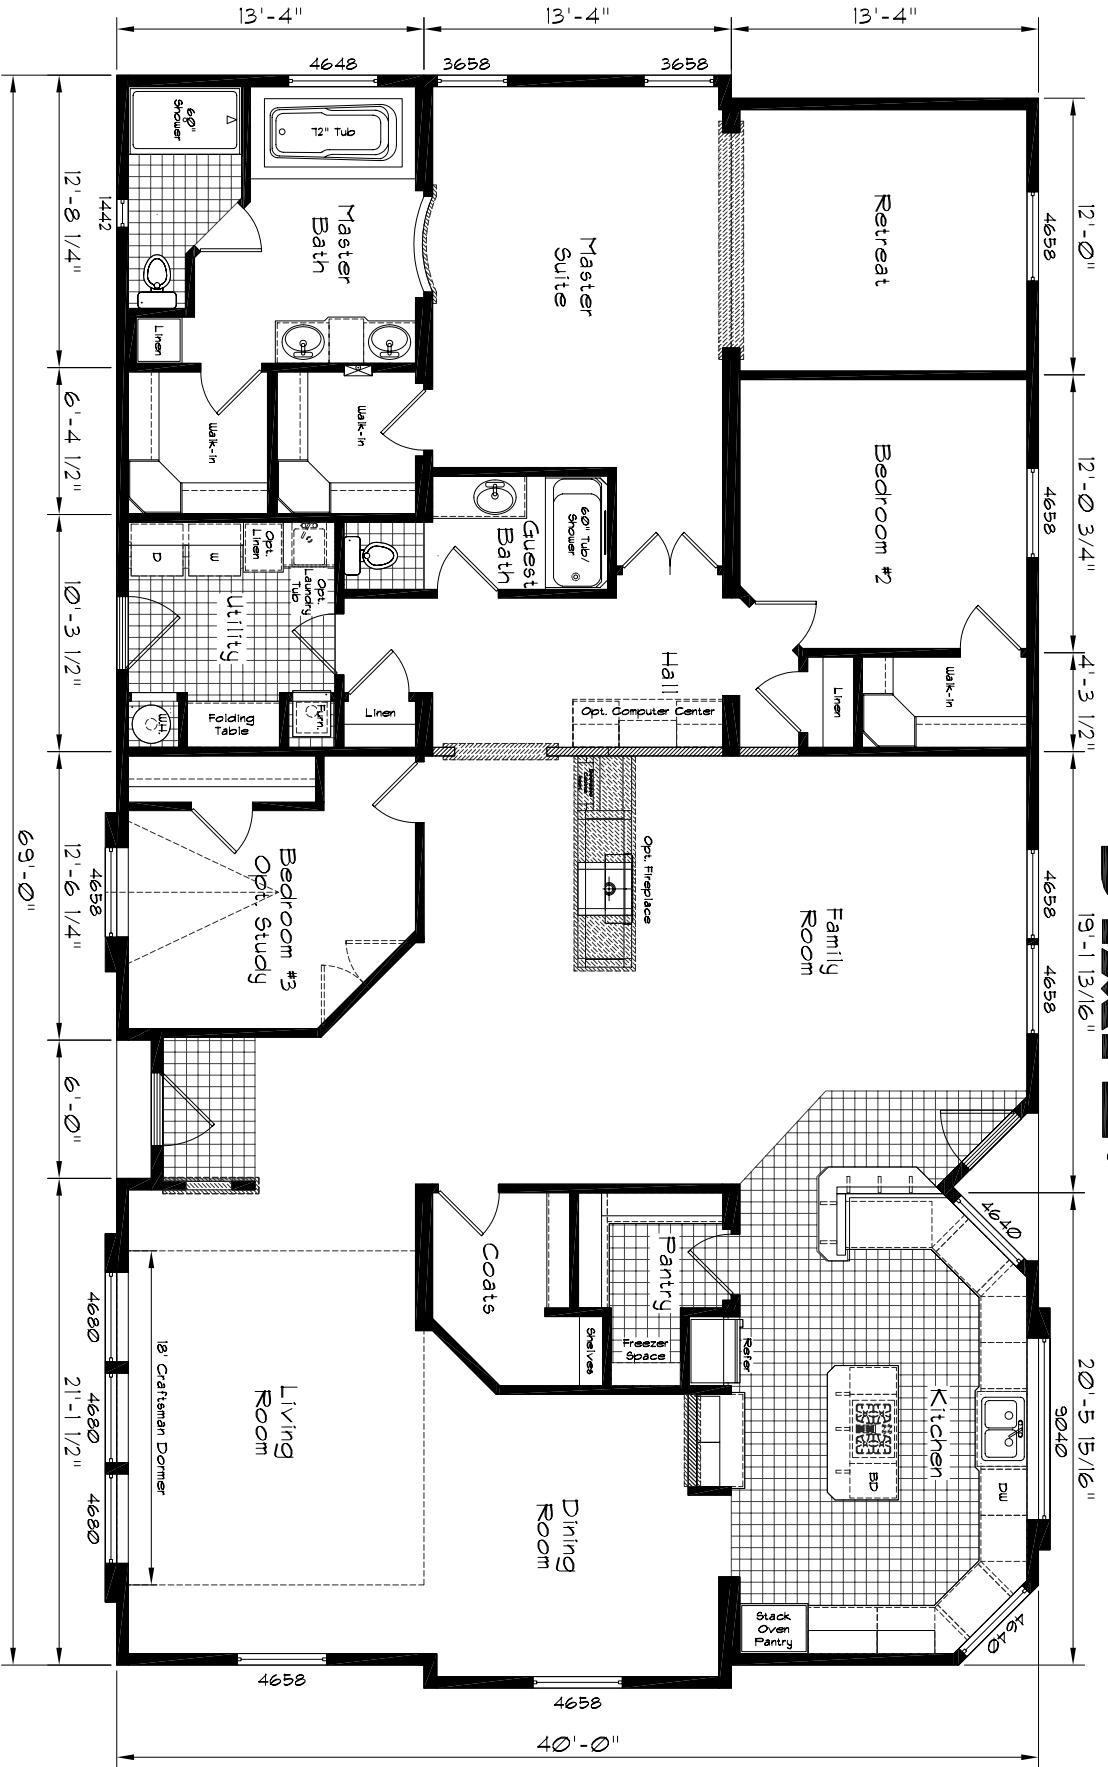

# GOLDEN STATE

KHBU 11/9/11/65

**KIT** HomeBuilders West

Model: 3012-Alt.  
 3 Bedroom, 2 Bath  
 2135 Square Feet  
 Floor Size  
 10'-0" x 40'-0"