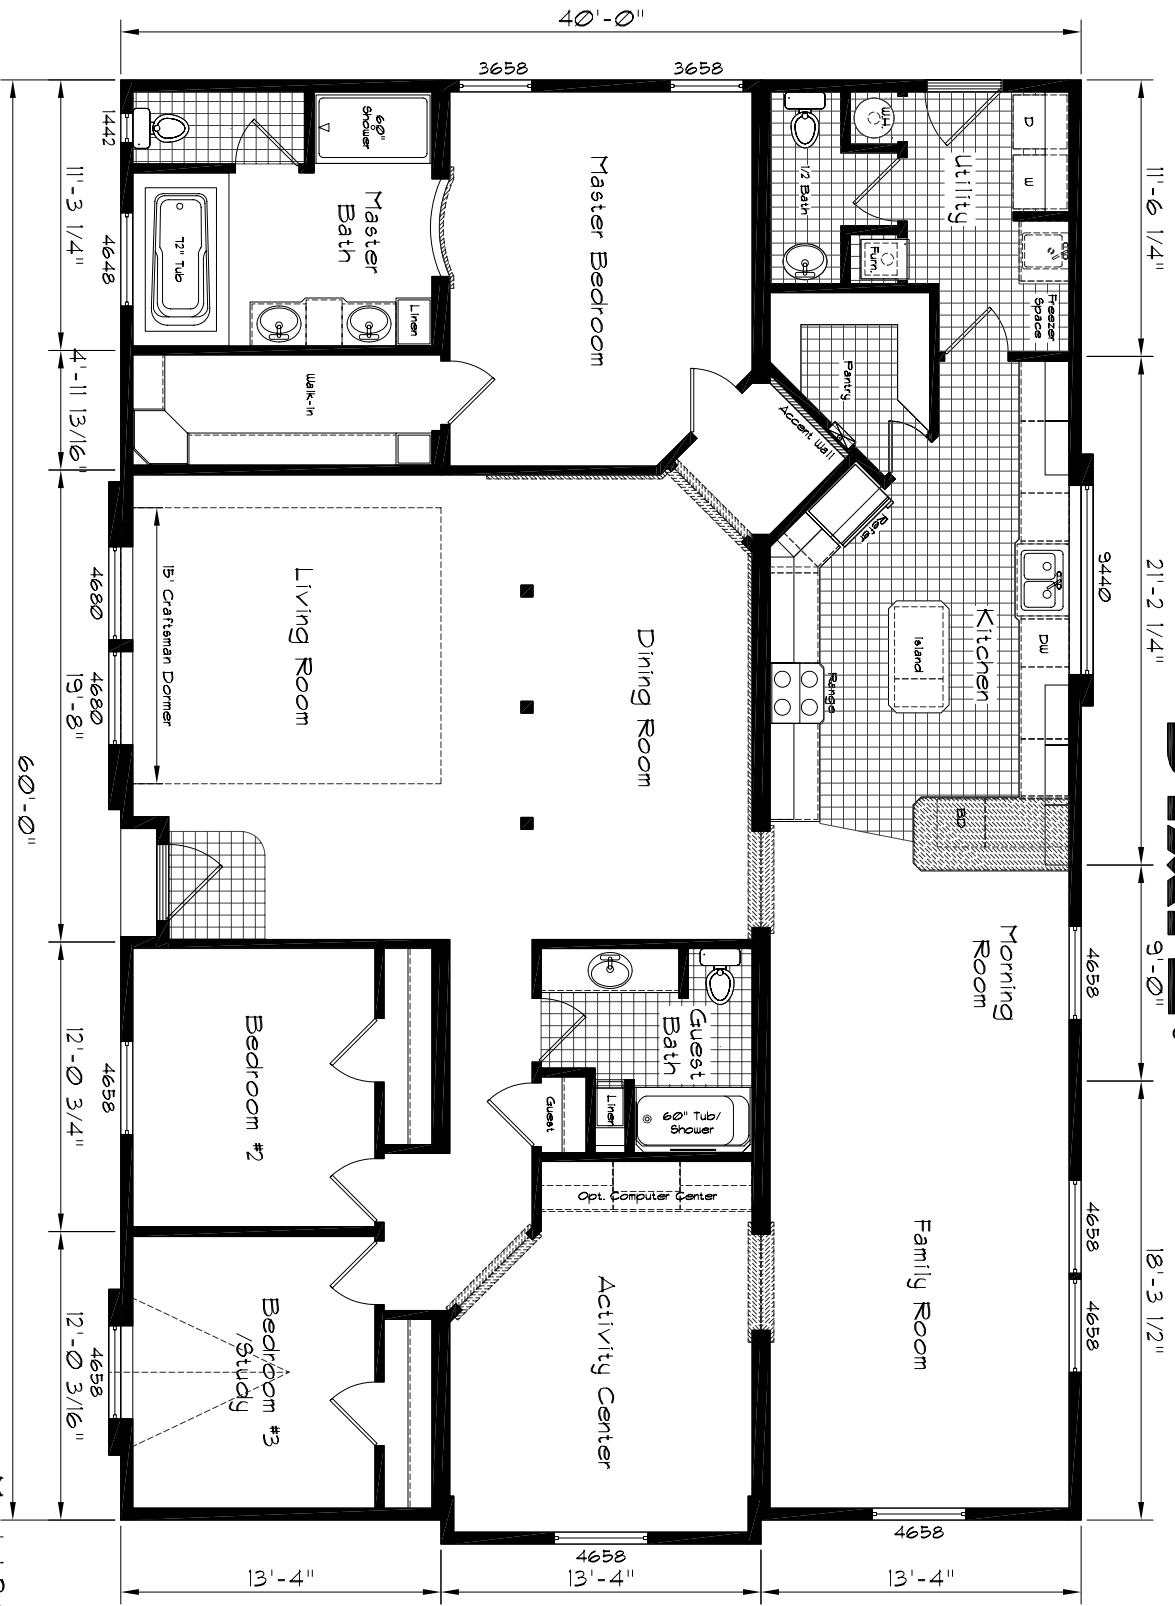

# GOLDEN STATE

Model: 3009  
 3 Bedroom, 2 Bath  
 2405 Square Feet  
 Floor Size  
 60'-0" x 40'-0"