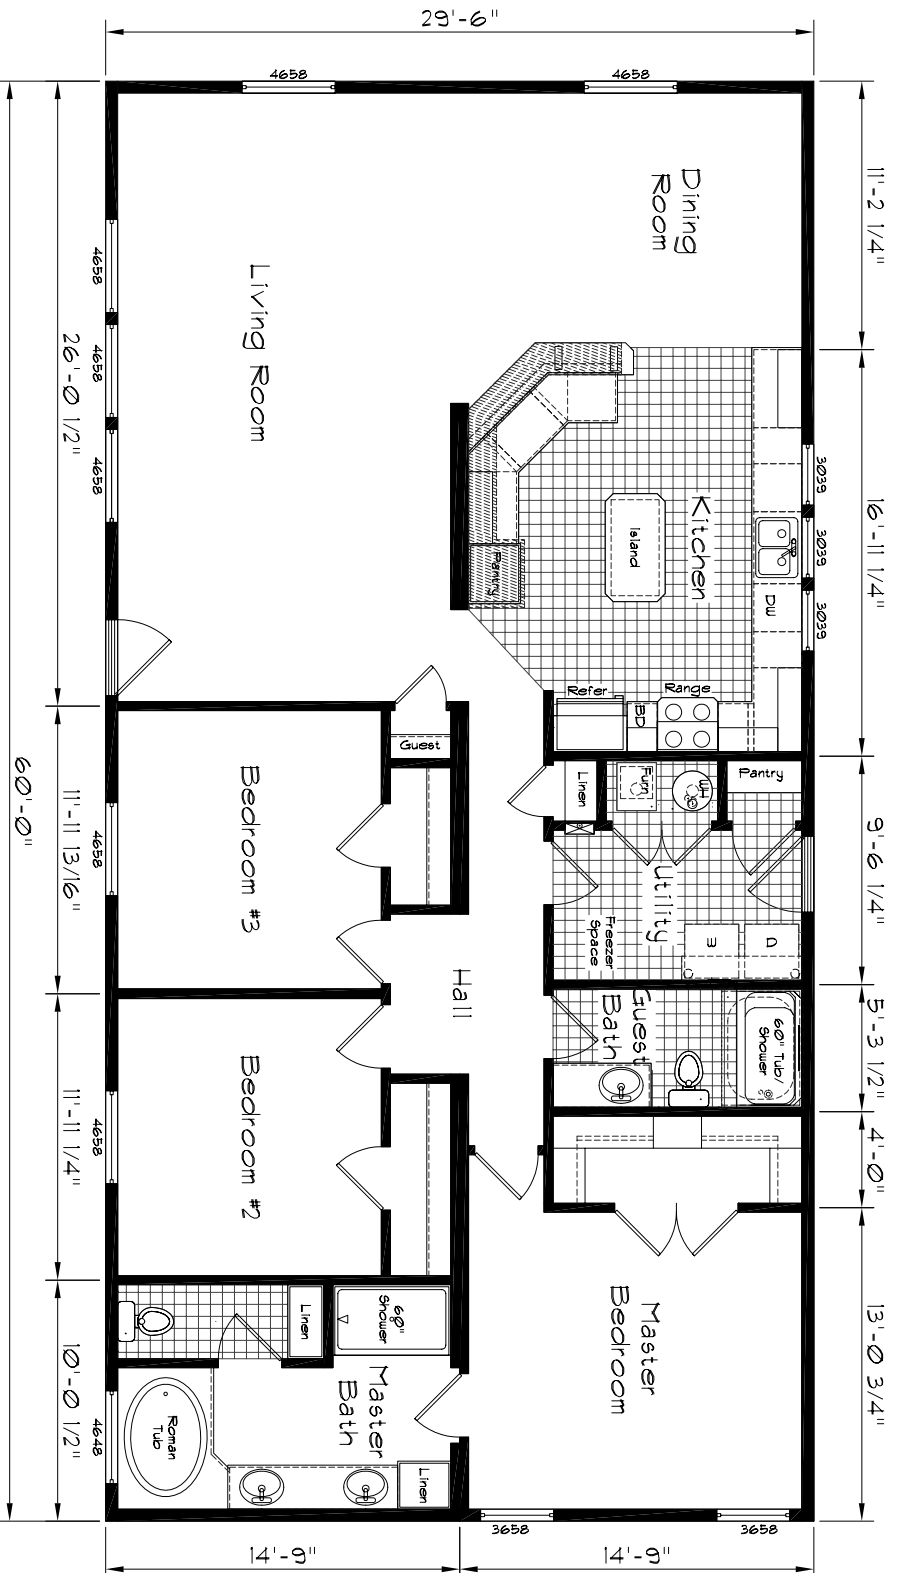

# Cedar Canyon

Model: 2057  
 3 Bedroom, 2 Bath  
 1710 Square Feet  
 Floor Size  
 60'-0" x 29'-6"