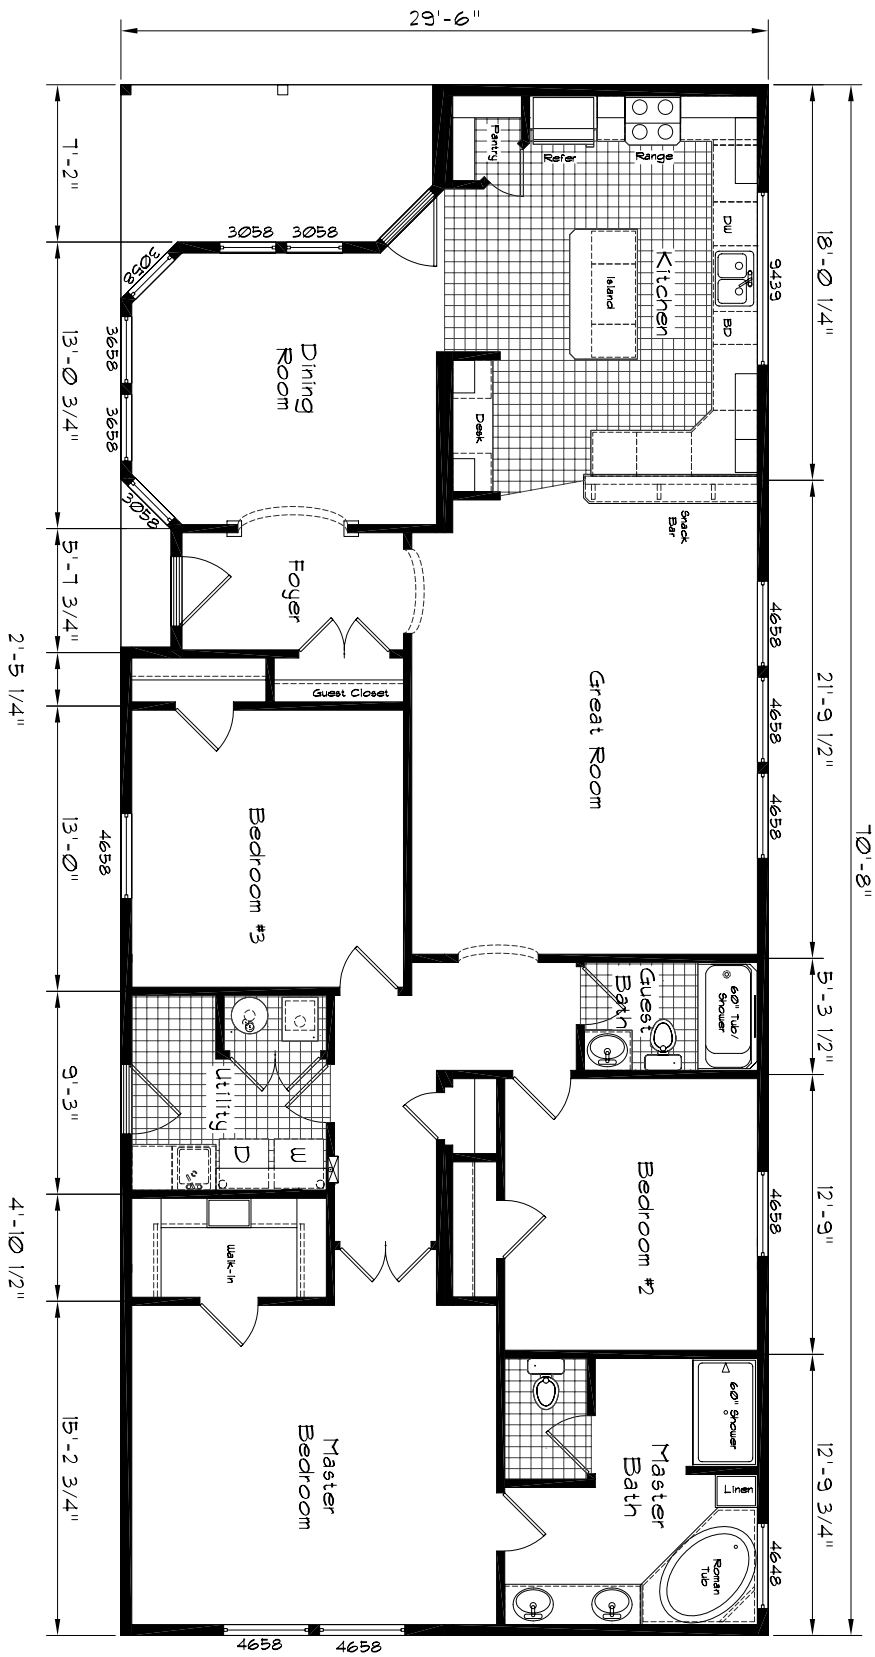

Cedar Canyon

Model: 2044

3 Bedroom, 2 Bath

2085 Square Feet w/porch

Floor Size

70'-8" x 29'-6"