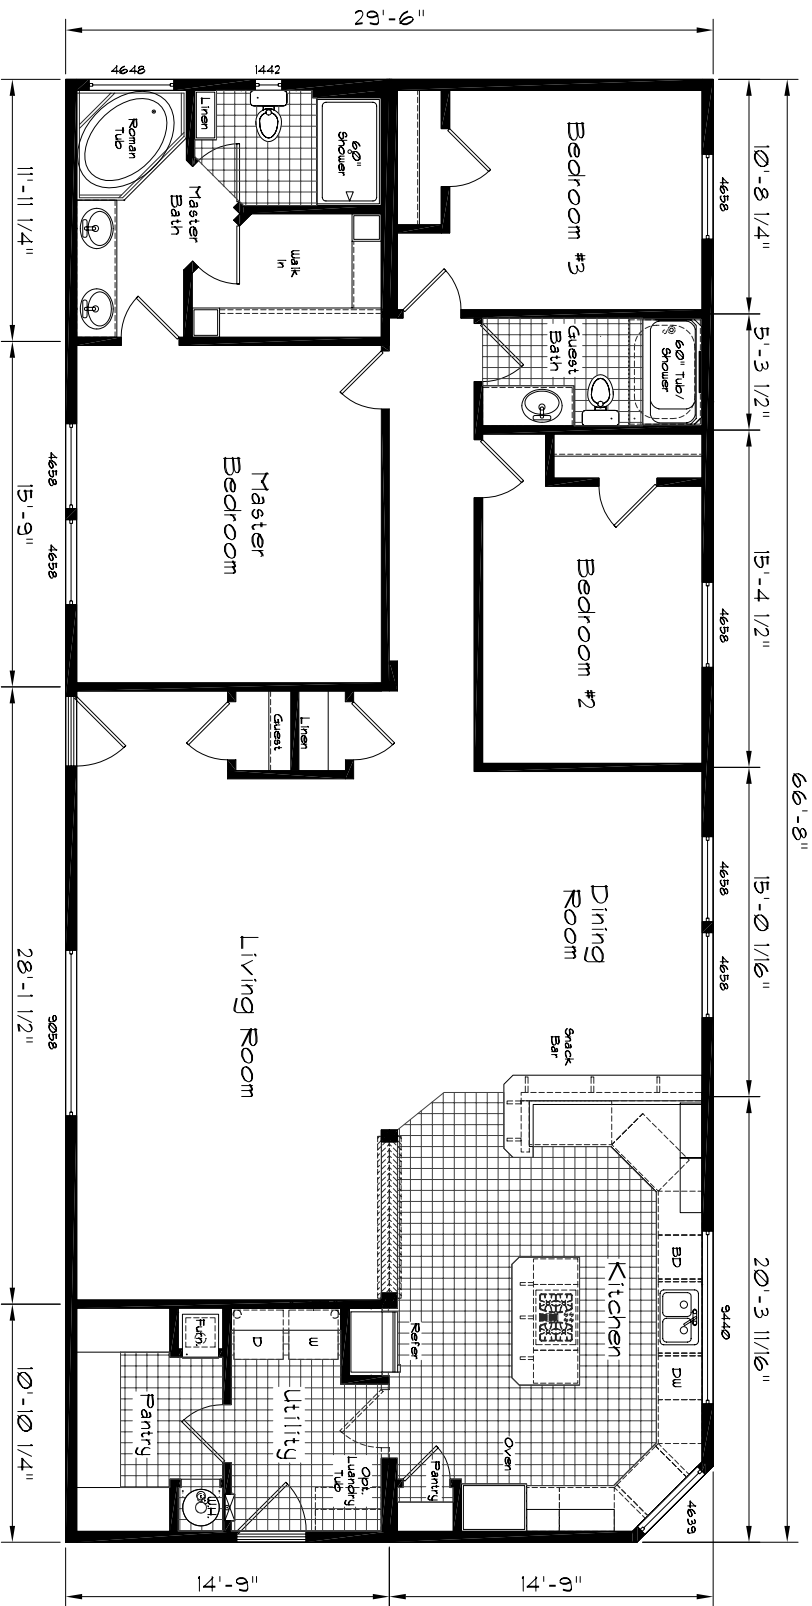

Cedar Canyon

Model: 2043
 3 Bedroom, 2 Bath
 1961 Square Feet
 Floor Size
 66'-8" x 29'-6"

KHBU 4/14/11