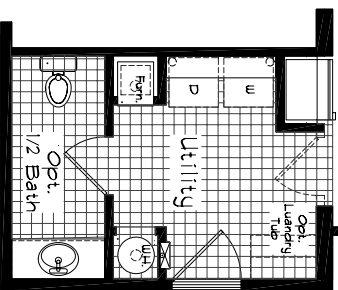

Cedar Canyon

Model: 2043
 3 Bedroom, 2 Bath
 1961 Square Feet
 Floor Size
 66'-8" x 29'-6"

KHBU 4/14/11