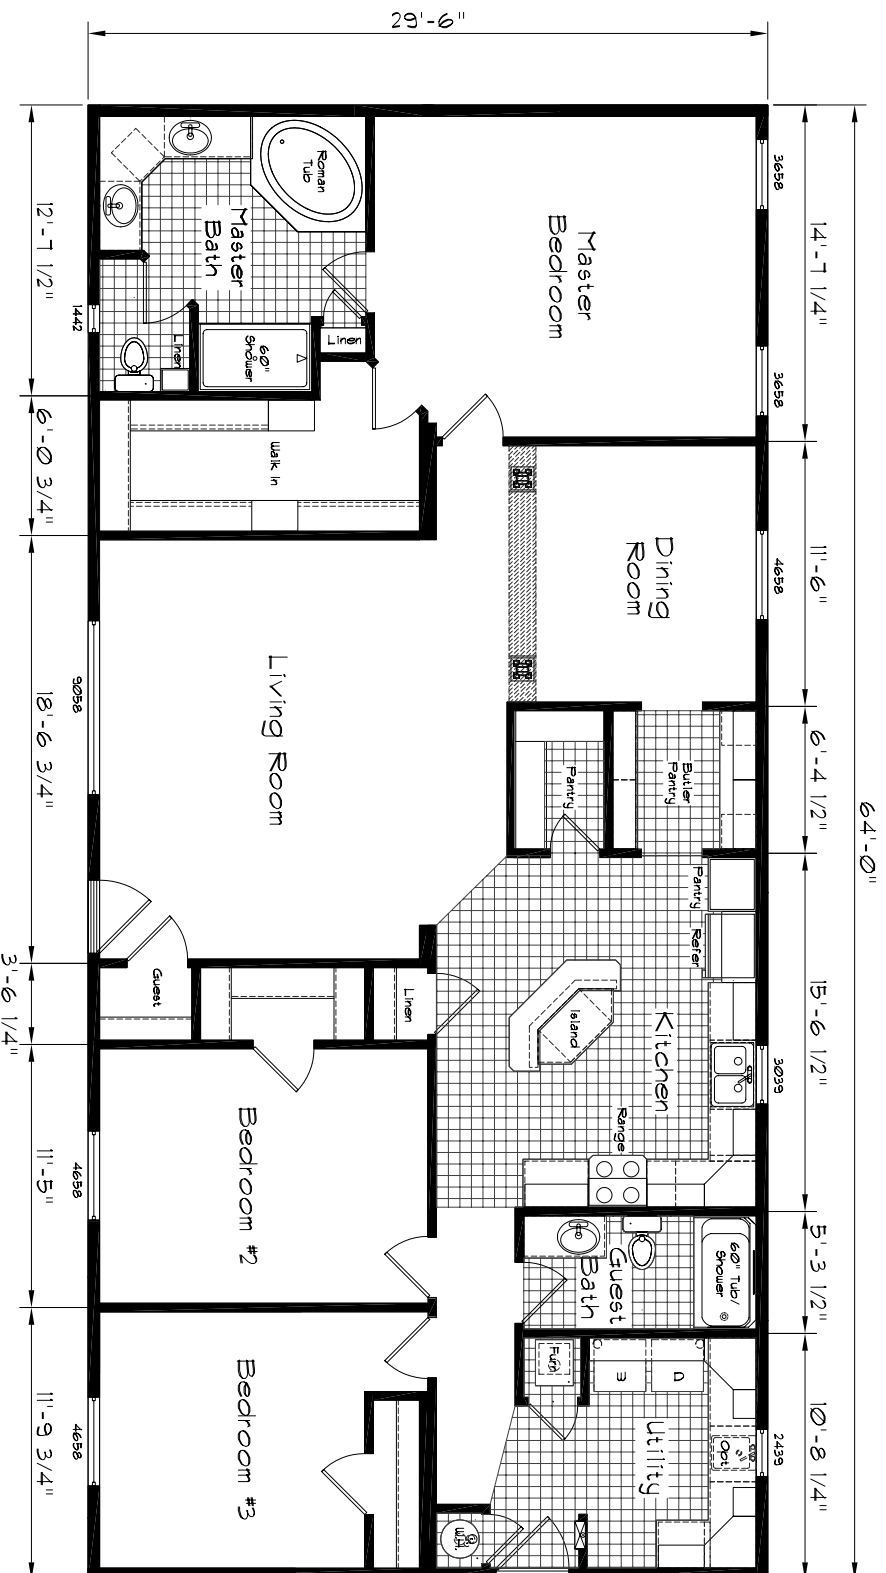

Cedar Canyon

Model: 2034

3 Bedroom, 2 Bath

1888 Square Feet

Floor Size
64'-0" x 29'-6"