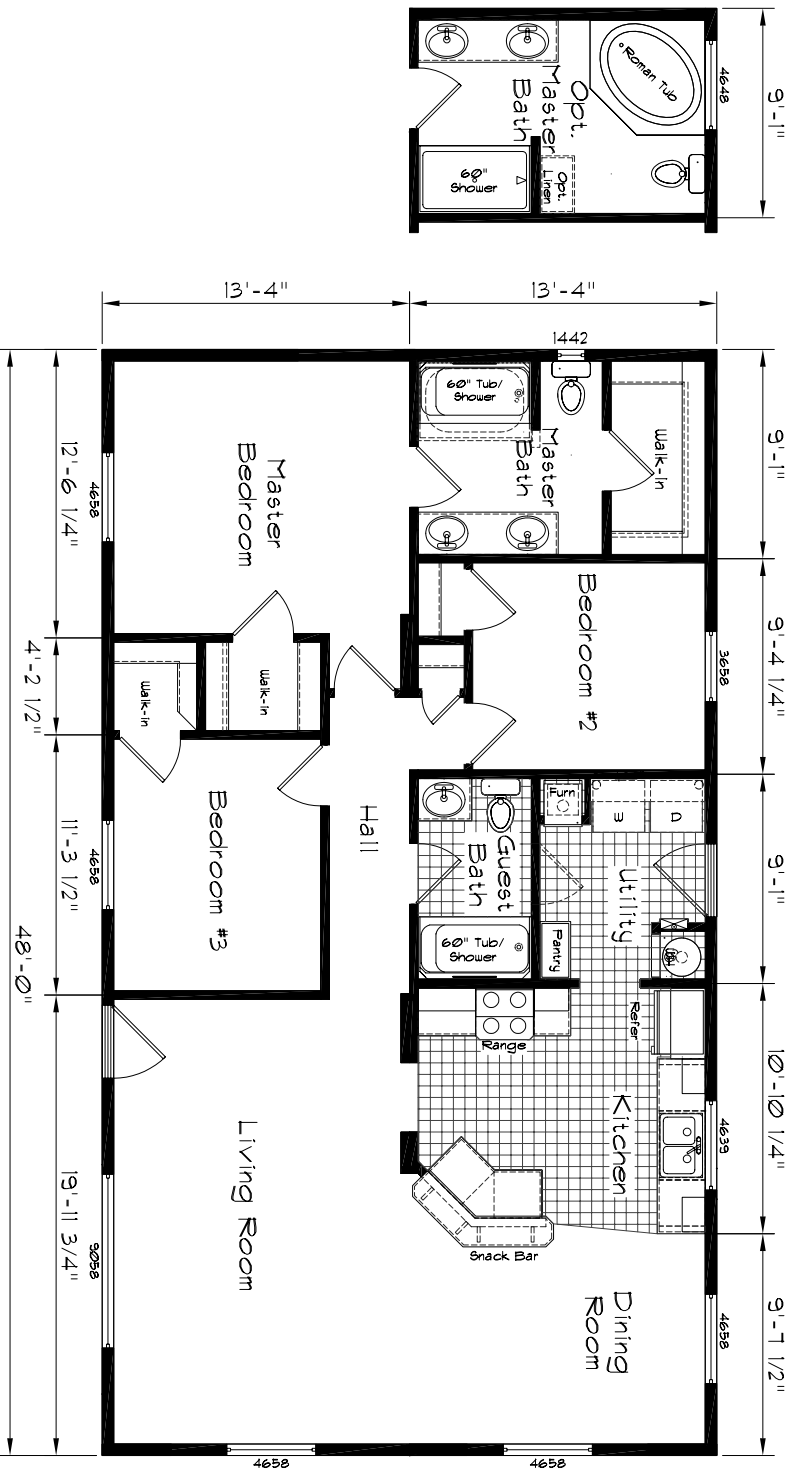

# Cedar Canyon

Model: 2032  
 3 Bedroom, 2 Bath  
 1280 Square Feet  
 Floor Size  
 48'-0" x 26'-8"