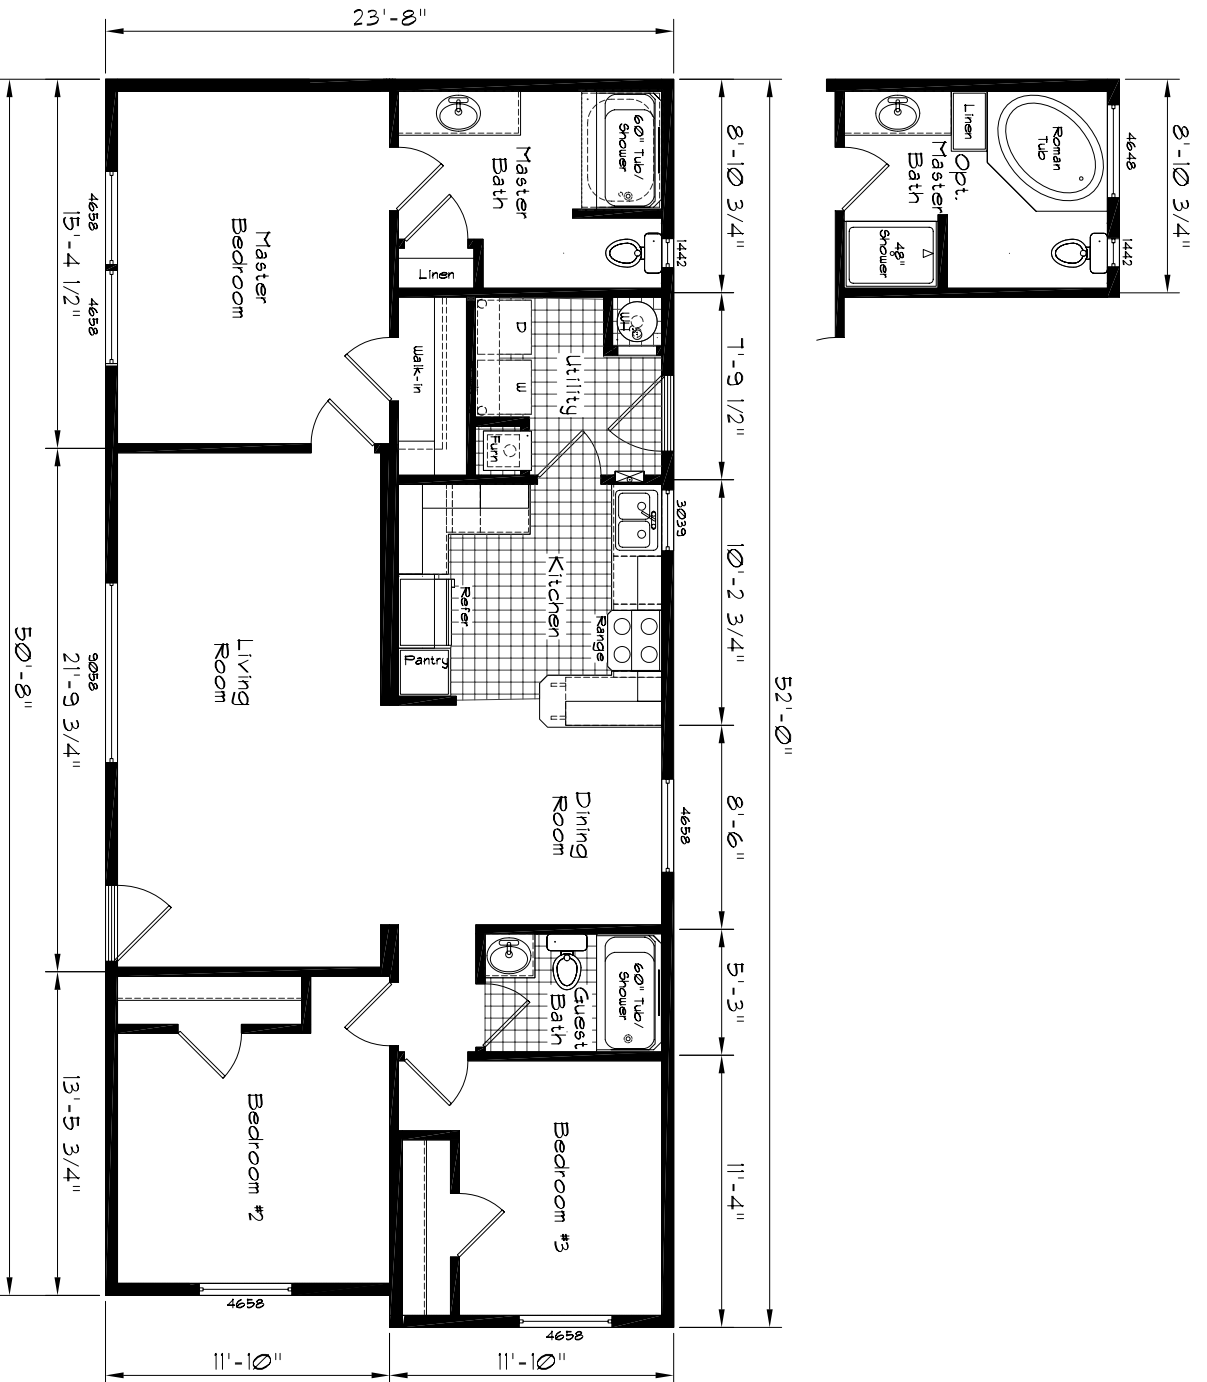

# Cedar Canyon

Model: 2028  
 3 Bedroom, 2 Bath  
 1215 Square Feet  
 Floor Size  
 52'-0" x 23'-8"