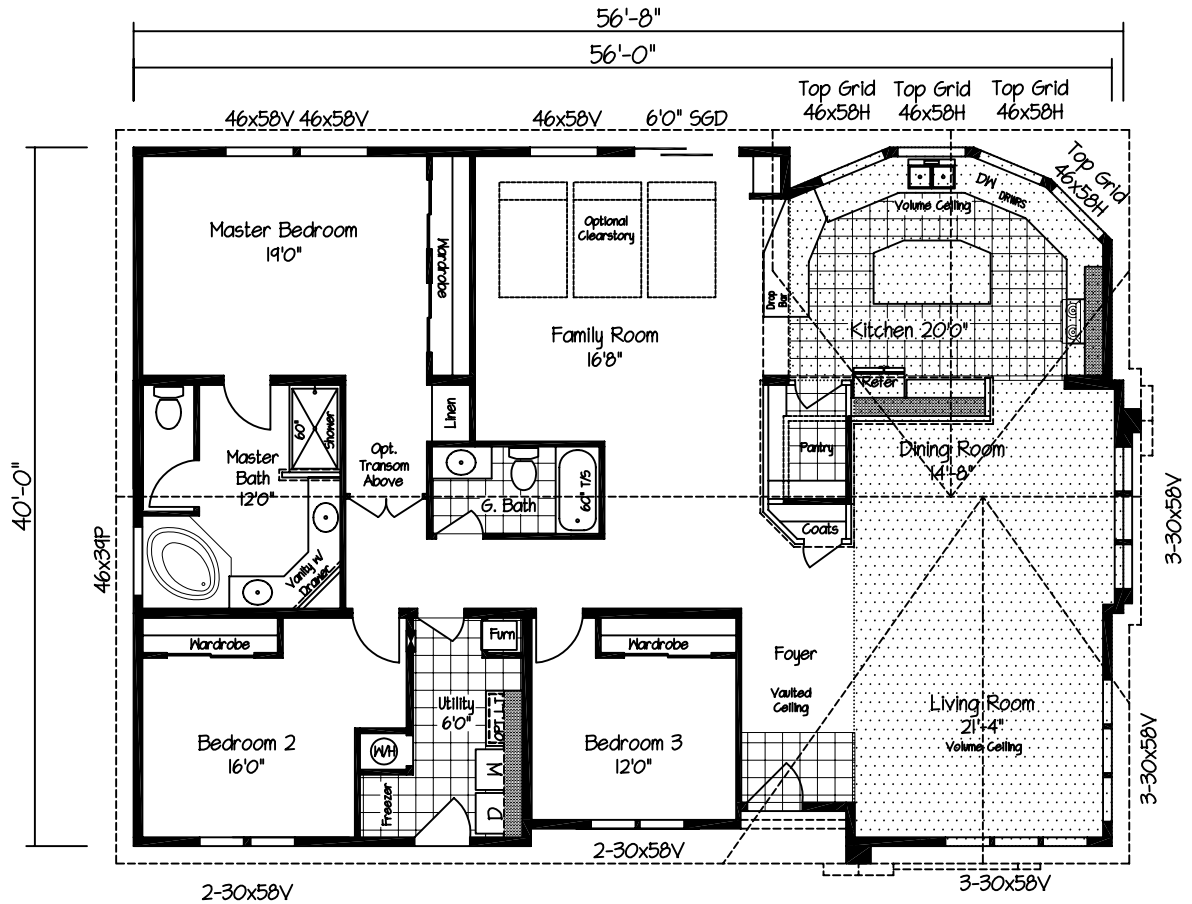

Opt. Master Bedroom

Model: KMCK-56881
 2202 Sq. Ft.
 3 Bedroom 2 Bath