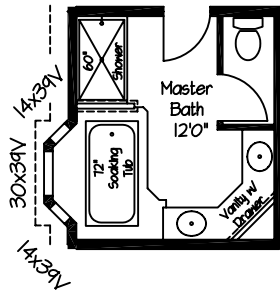

Opt. Master Bedroom

Model: KMCK-56881
 2202 Sq. Ft.
 3 Bedroom 2 Bath