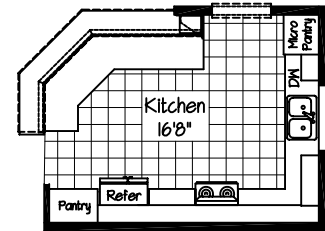

Master Bedroom Suite #2 Option
Includes Upgrade to 50 Gal. water Heater

ALTERNATE RAISED BAR KITCHEN

Model: KMCK-52865
2088 Sq. Ft.
3 Bedroom 2 Bath