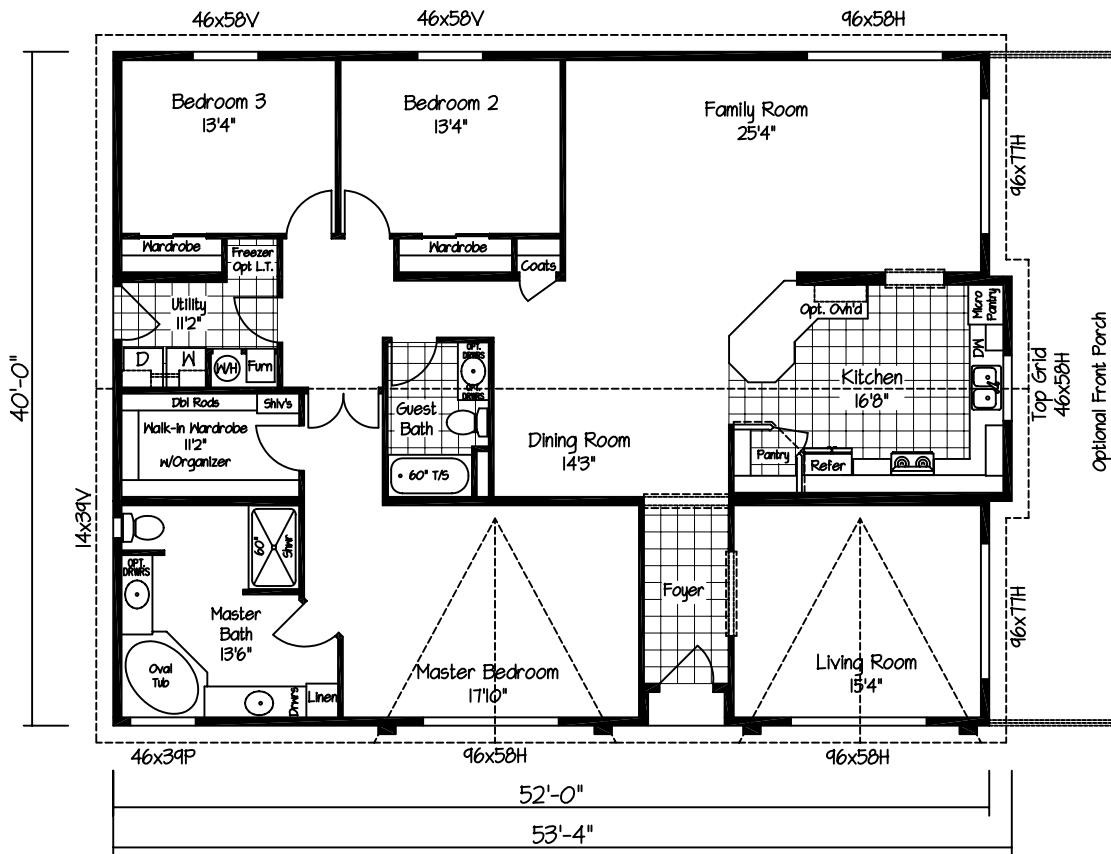

Master Bedroom Suite #2 Option
Includes Upgrade to 50 Gal. water Heater

ALTERNATE RAISED BAR KITCHEN

Model: KMCK-52865
2088 Sq. Ft.
3 Bedroom 2 Bath