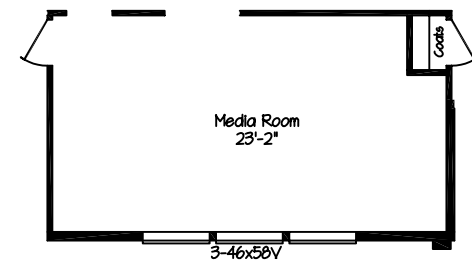

Optional Kitchen

Optional Formal Dining Room

Optional Media Room

Model: KMCK-60869
 2400 Sq. Ft. Total
 (2307 Sq. Ft. + 93 Sq. Ft. Porch)
 4 Bedroom 3 Bath
 w/Retreat & Playroom