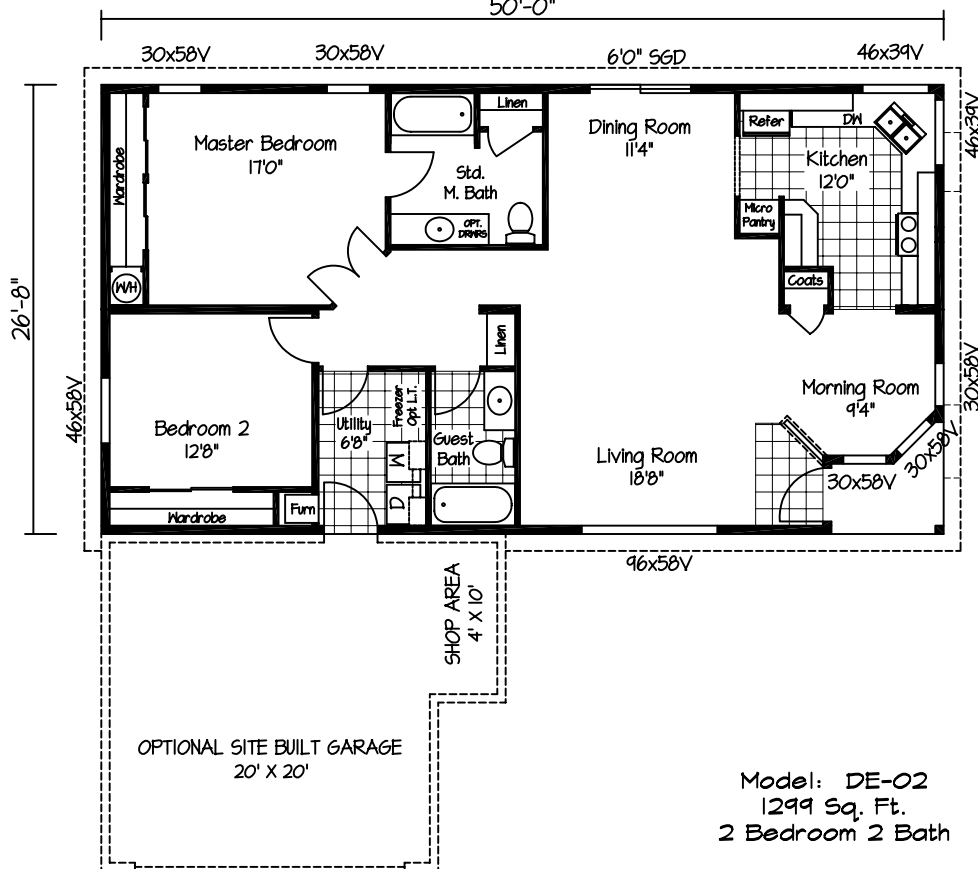

Opt. Residential Bath
With 40" Shower

50'-0"

Model: DE-02
1299 Sq. Ft.
2 Bedroom 2 Bath