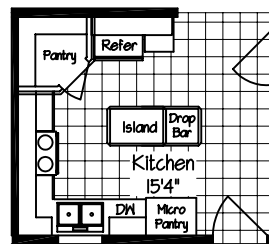

Model: DE-II
 1938 Sq. Ft. (Not Including Porch)
 2 Bedroom 2 Bath

ALTERNATE KITCHEN

30x39V