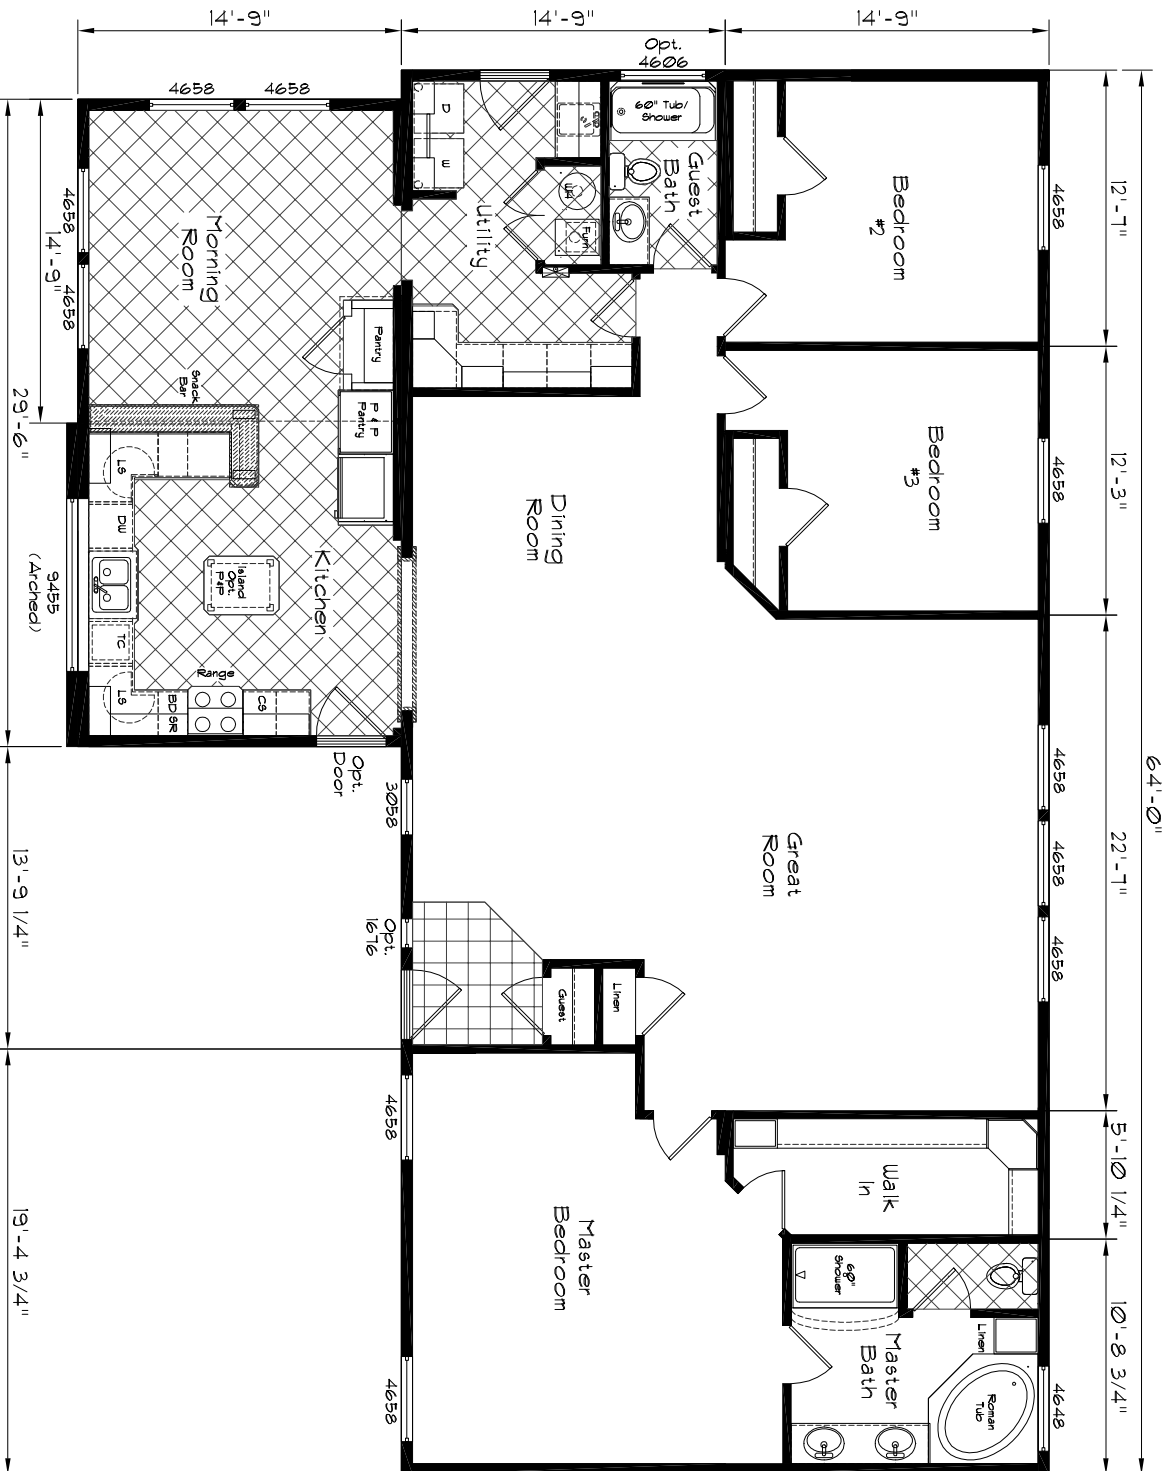

Stonebridge

6'4"-0"

Version A

Model: 5502
 3 Bedroom, 2 Bath
 2323 Square Feet
 Floor Size
 6'4"-0" x 44'-3"