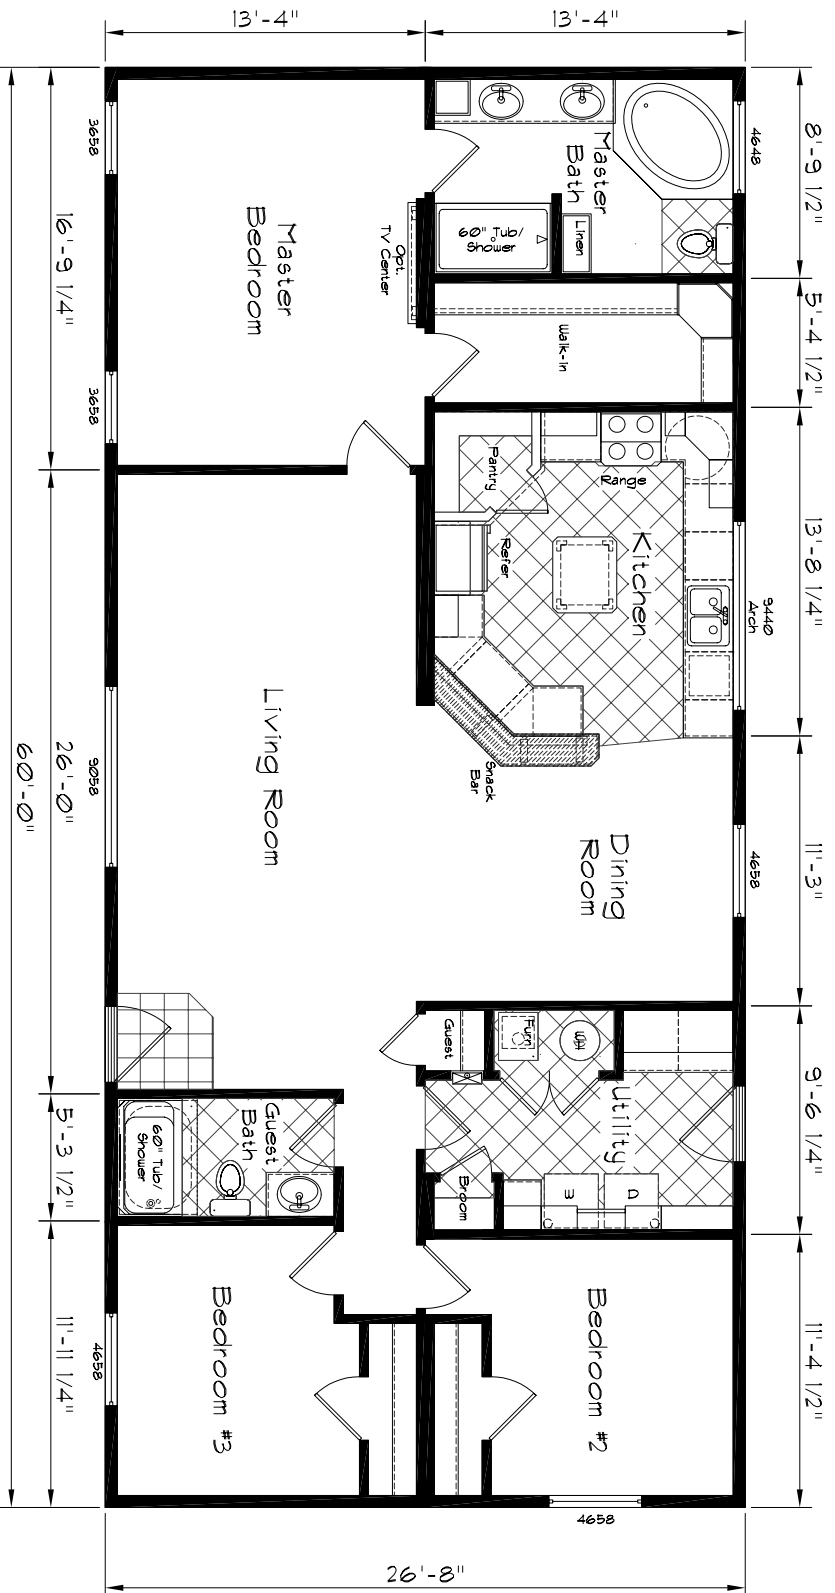

# Stonebridge

Model: 5501

3 Bedroom, 2 Bath

Floor Size:

60'-0" x 26'-8"

1600 Square Feet