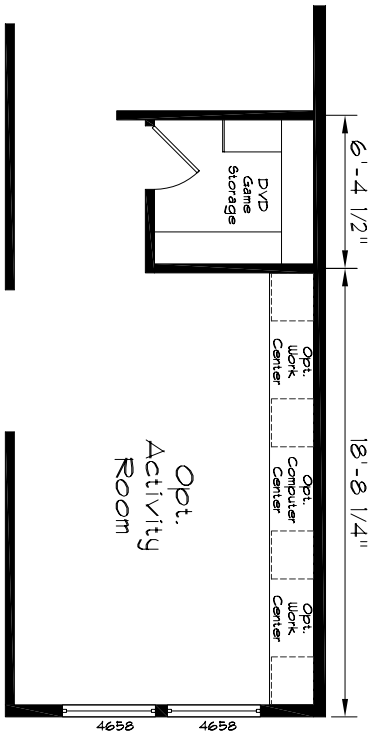

Pinehurst

KHBW 12/29/11

Model: 2505
4 Bedroom, 2 Bath
1867 Square Feet
Floor Size
10'-0" x 26'-8"