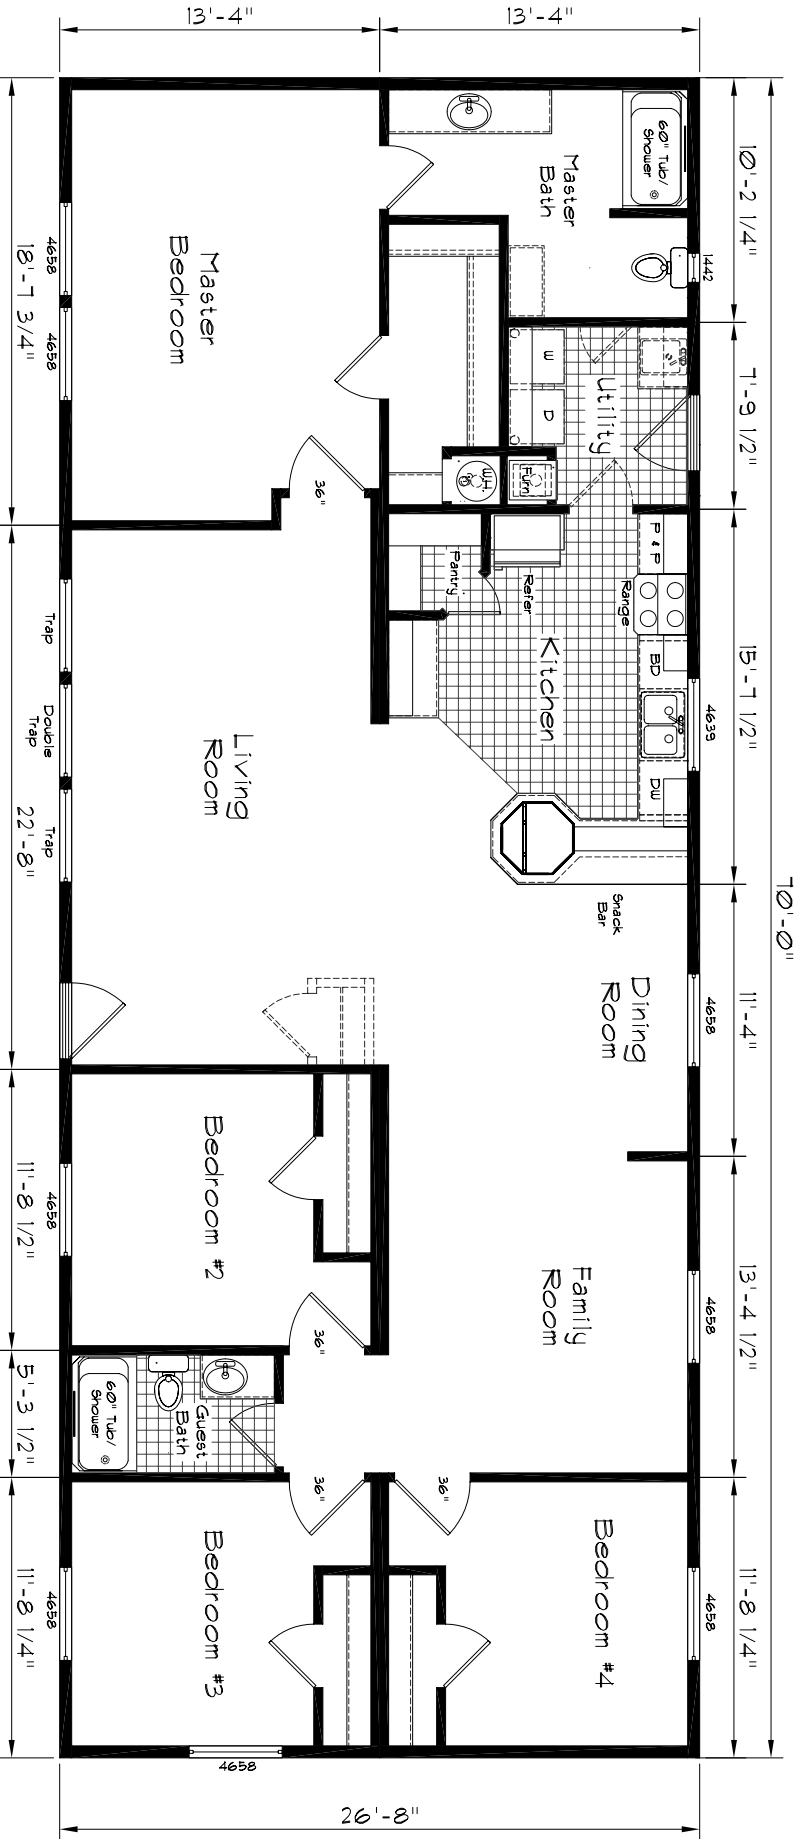

Pinehurst

KHBW 12/29/11

Model: 2505
4 Bedroom, 2 Bath
1867 Square Feet
Floor Size
10'-0" x 26'-8"