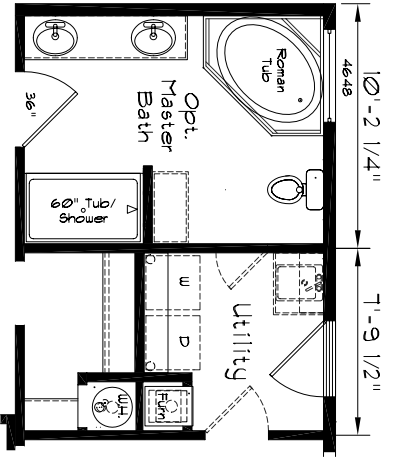

Pinehurst

KHBW 12/29/11

Model: 2505
4 Bedroom, 2 Bath
1867 Square Feet
Floor Size
10'-0" x 26'-8"