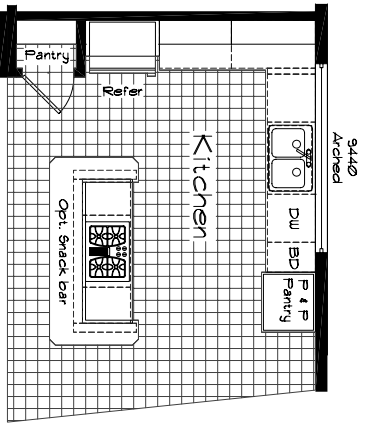

Pinehurst

Model: 2503
3 Bedroom, 2 Bath
1381 Square Feet
Floor Size
52'-0" x 26'-8"