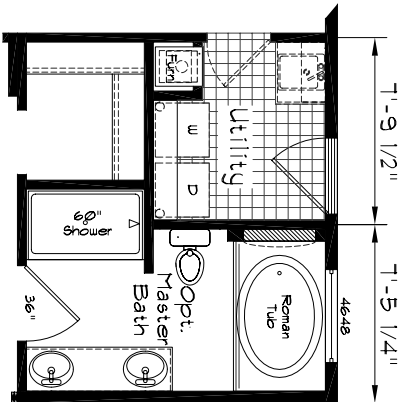

Pinehurst

Model: 2503
3 Bedroom, 2 Bath
1381 Square Feet
Floor Size
52'-0" x 26'-8"