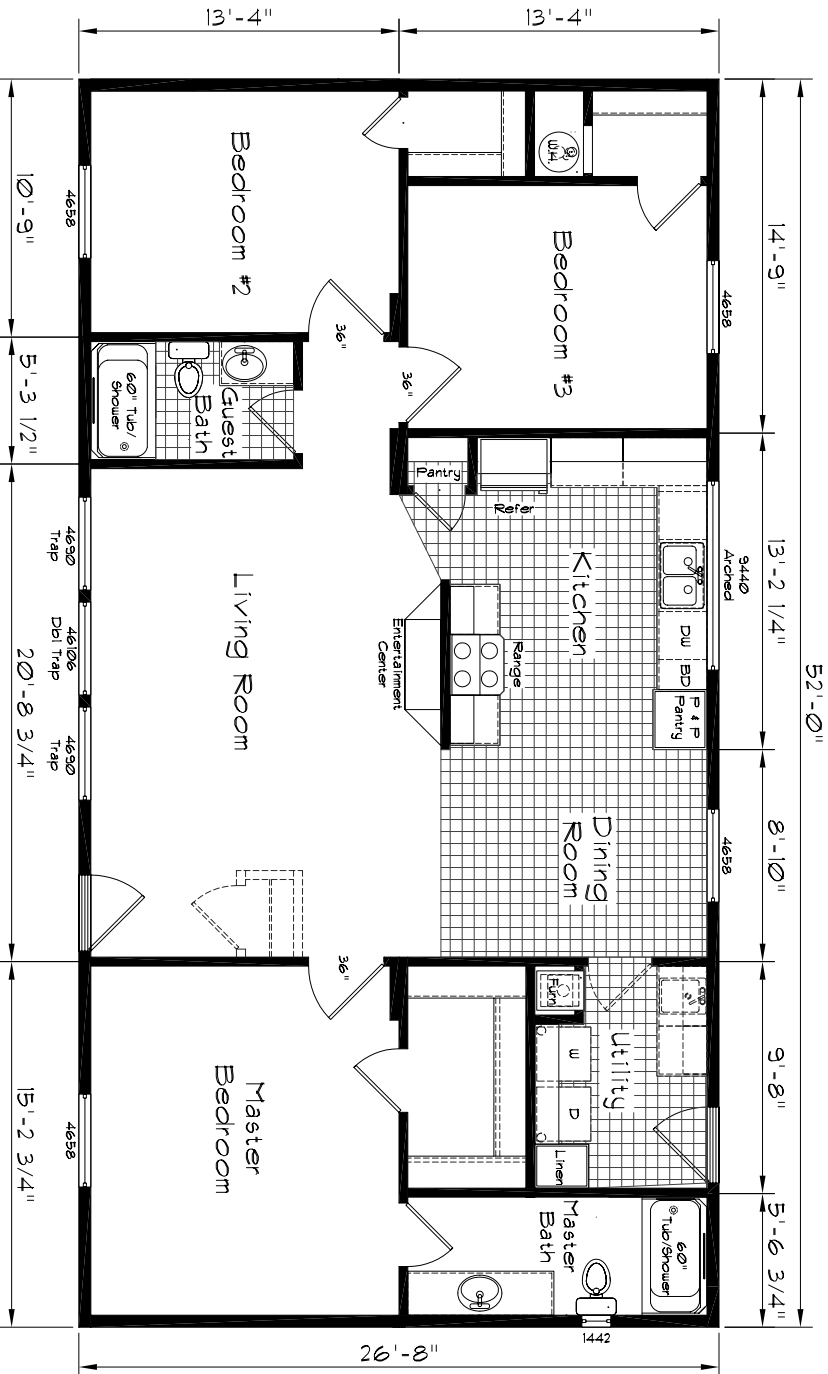

Pinehurst

Model: 2503
3 Bedroom, 2 Bath
1381 Square Feet
Floor Size
52'-0" x 26'-8"