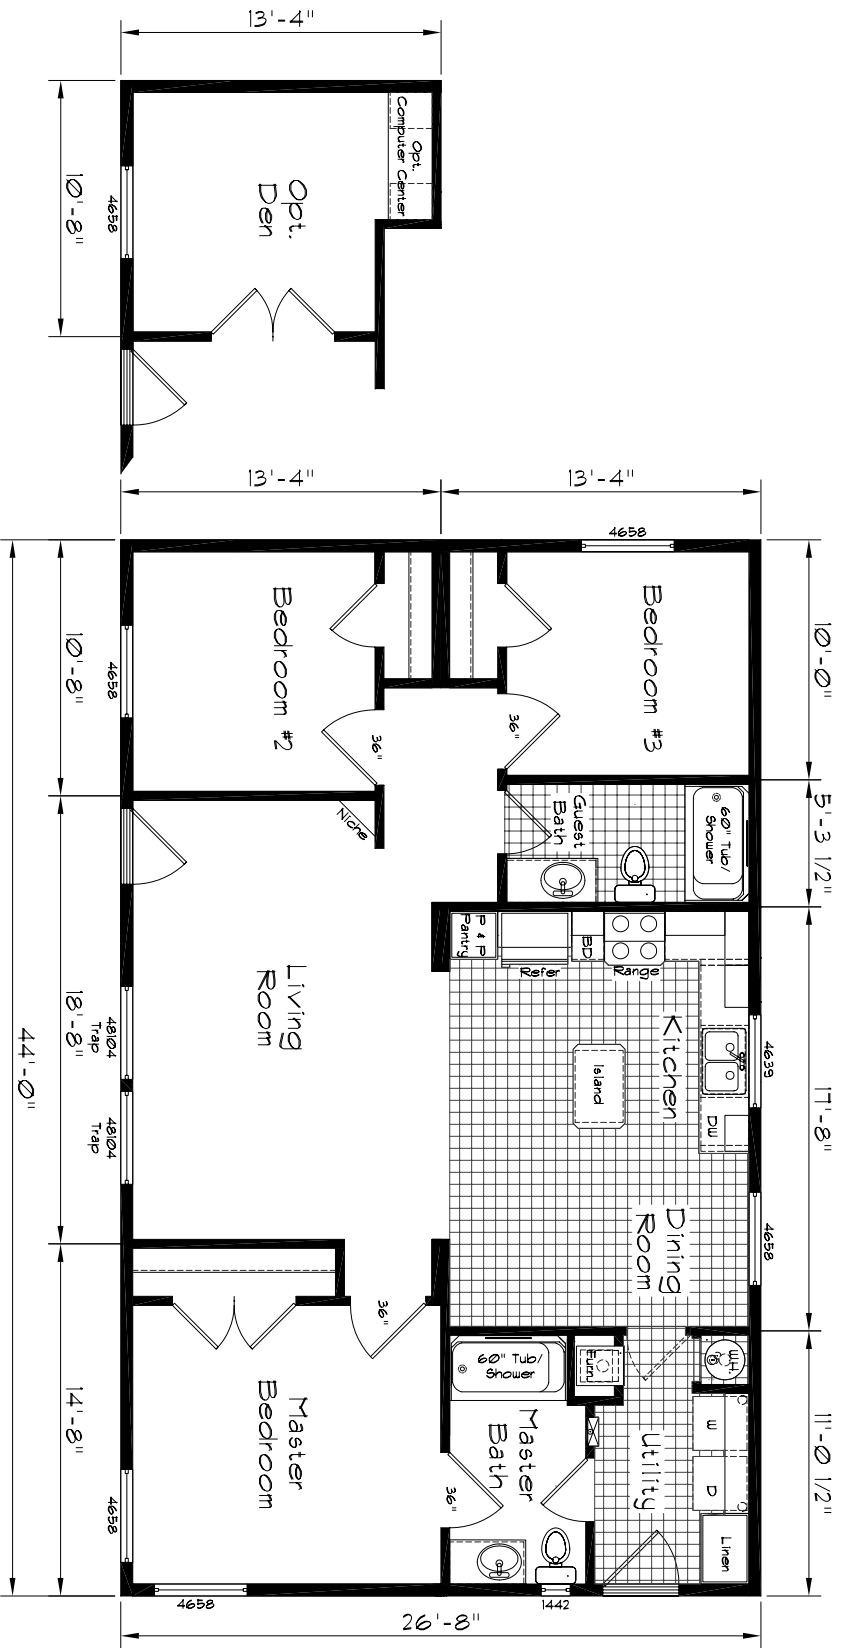

Pinehurst

KHBW 12/29/11

TRT HomeBuilders West

Model: 2501
3 Bedroom, 2 Bath
1174 Square Feet
Floor Size
44'-0" x 26'-8"