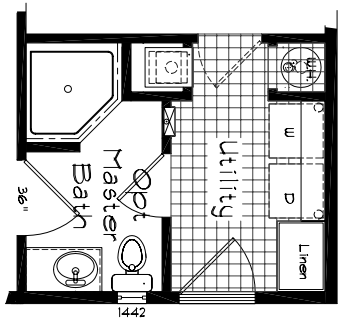

Pinehurst

KHBW 12/29/11

TRT HomeBuilders West

Model: 2501
3 Bedroom, 2 Bath
1174 Square Feet
Floor Size
44'-0" x 26'-8"