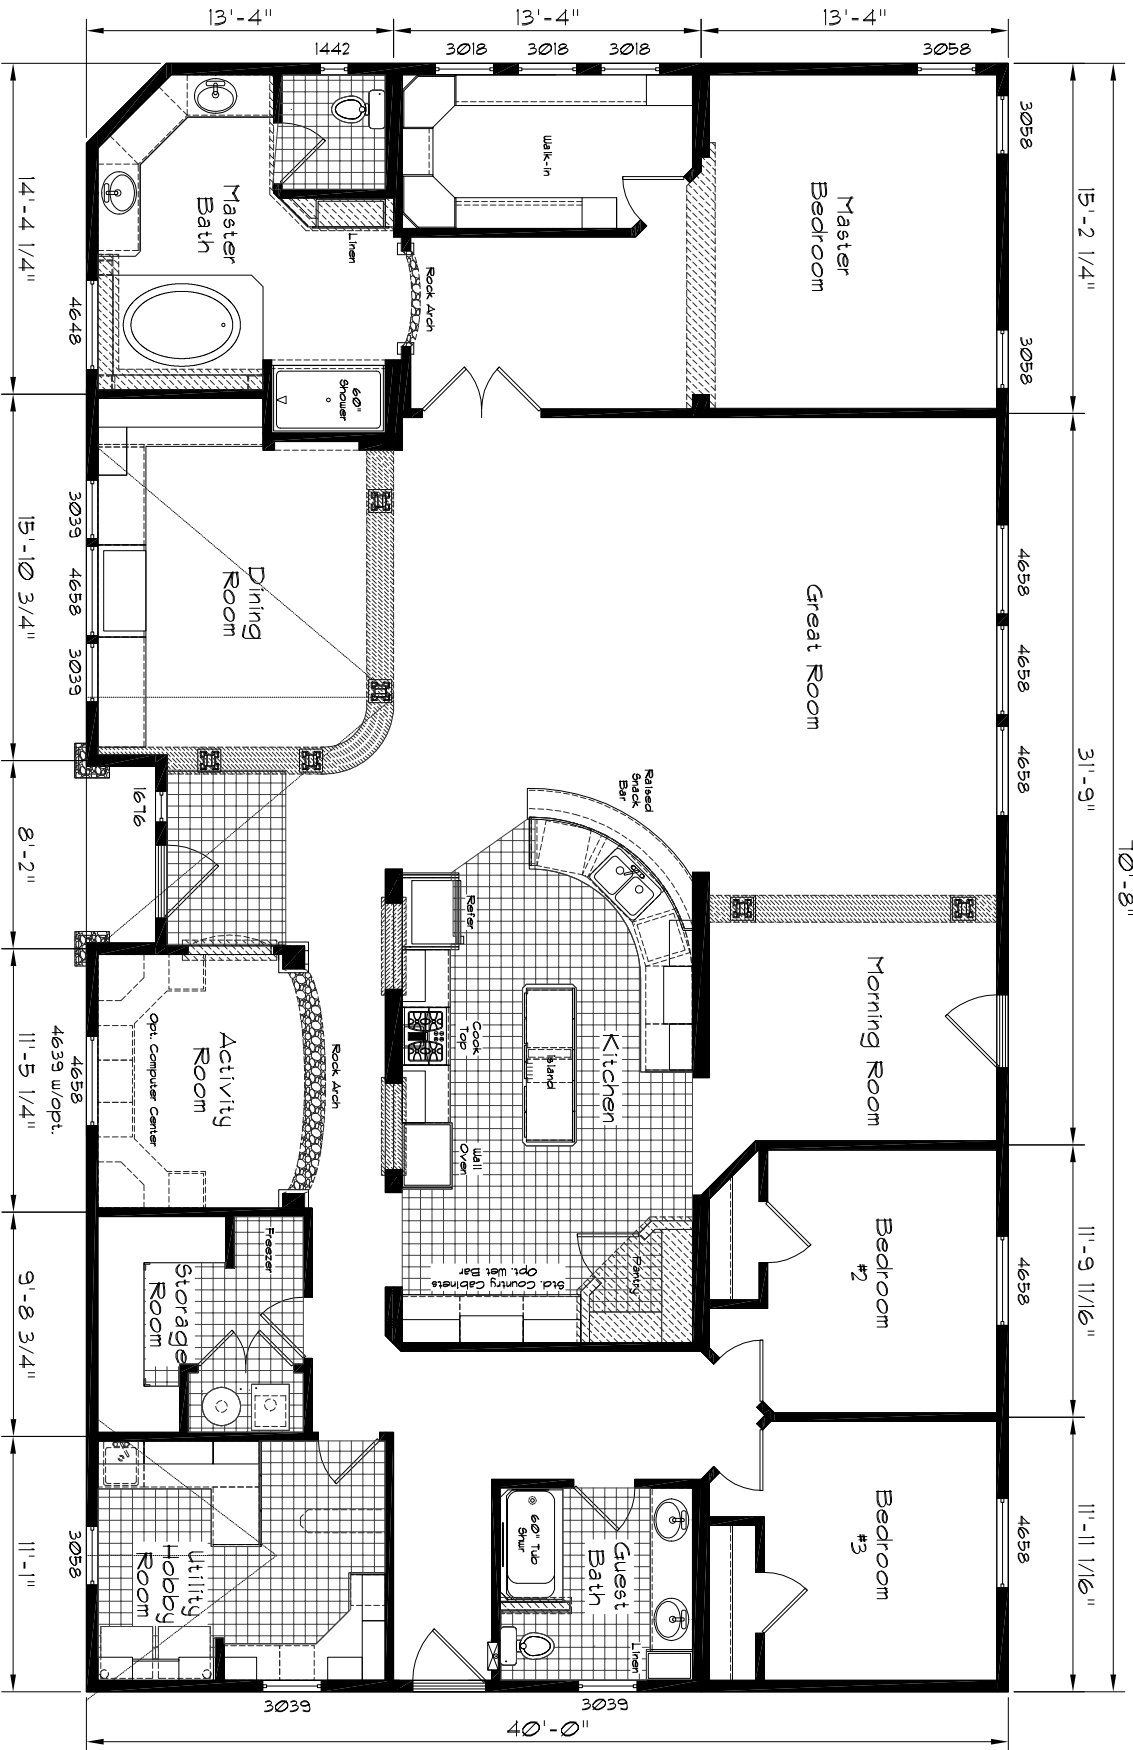

# Marquis Manor

10'-8"

Model: 4505  
 3 Bedroom, 2 Bath  
 2191 Square Feet  
 Floor Size  
 10'-8" X 40'-0"

KHBU 3/10/08/MN