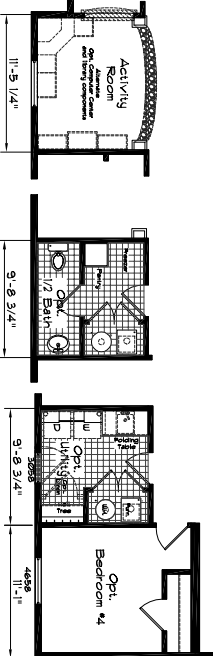

# Marquis Manor

10'-8"

Model: 4505  
 3 Bedroom, 2 Bath  
 2191 Square Feet  
 Floor Size  
 10'-8" X 40'-0"

KHBU 3/10/08/MN