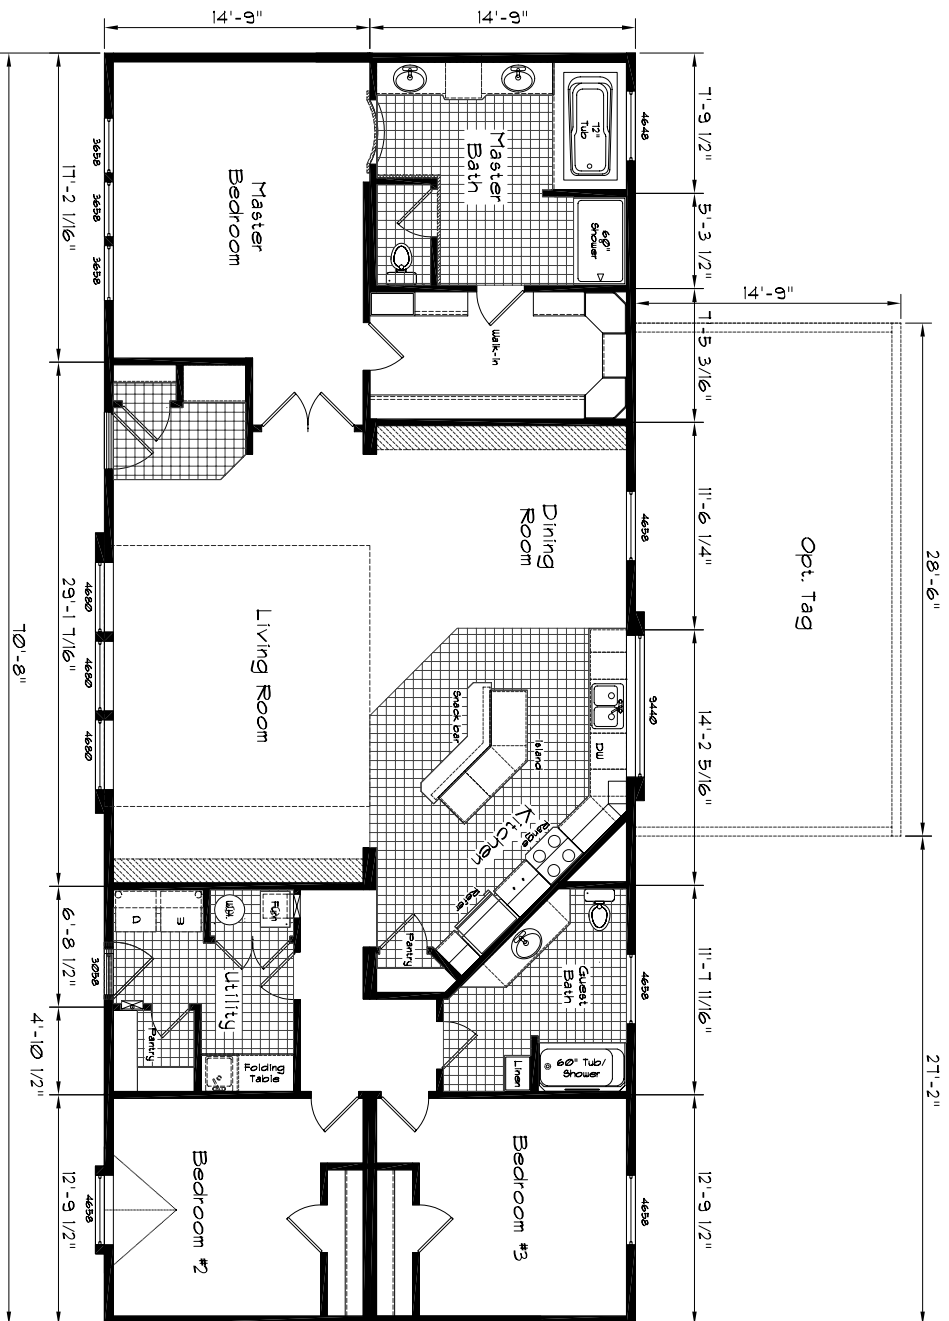

GOLDEN STATE[®]

Model: 3016
 3 Bedroom, 2 Bath
 2085 Square Feet
 Actual Floor Size
 70'-8" x 29'-6"