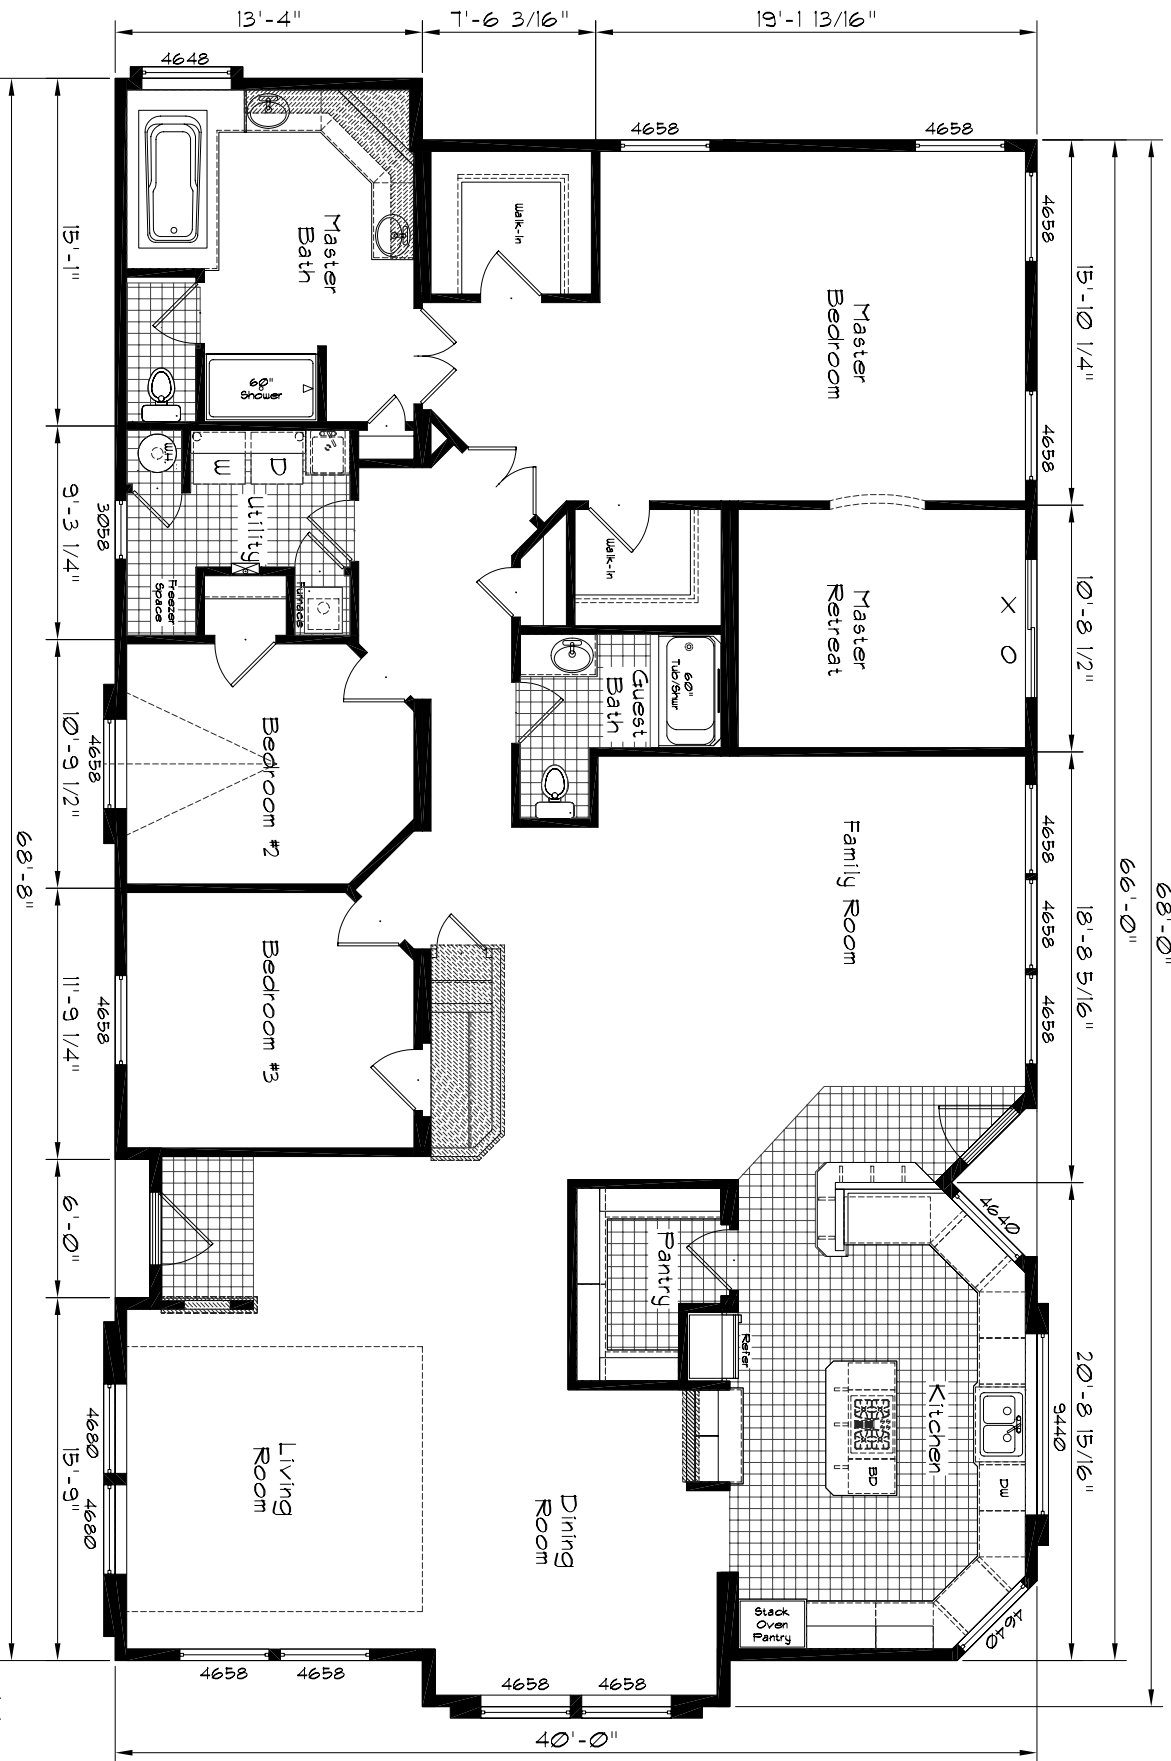

# GOLDEN STATE

66'-0"  
68'-0"

KHBU 11/9/11/GS

66'-0" / 68'-0" / 68'-8" x 40'-0"

Model: 3014  
3 Bedroom, 2 Bath  
2674 Square Feet  
Floor Size