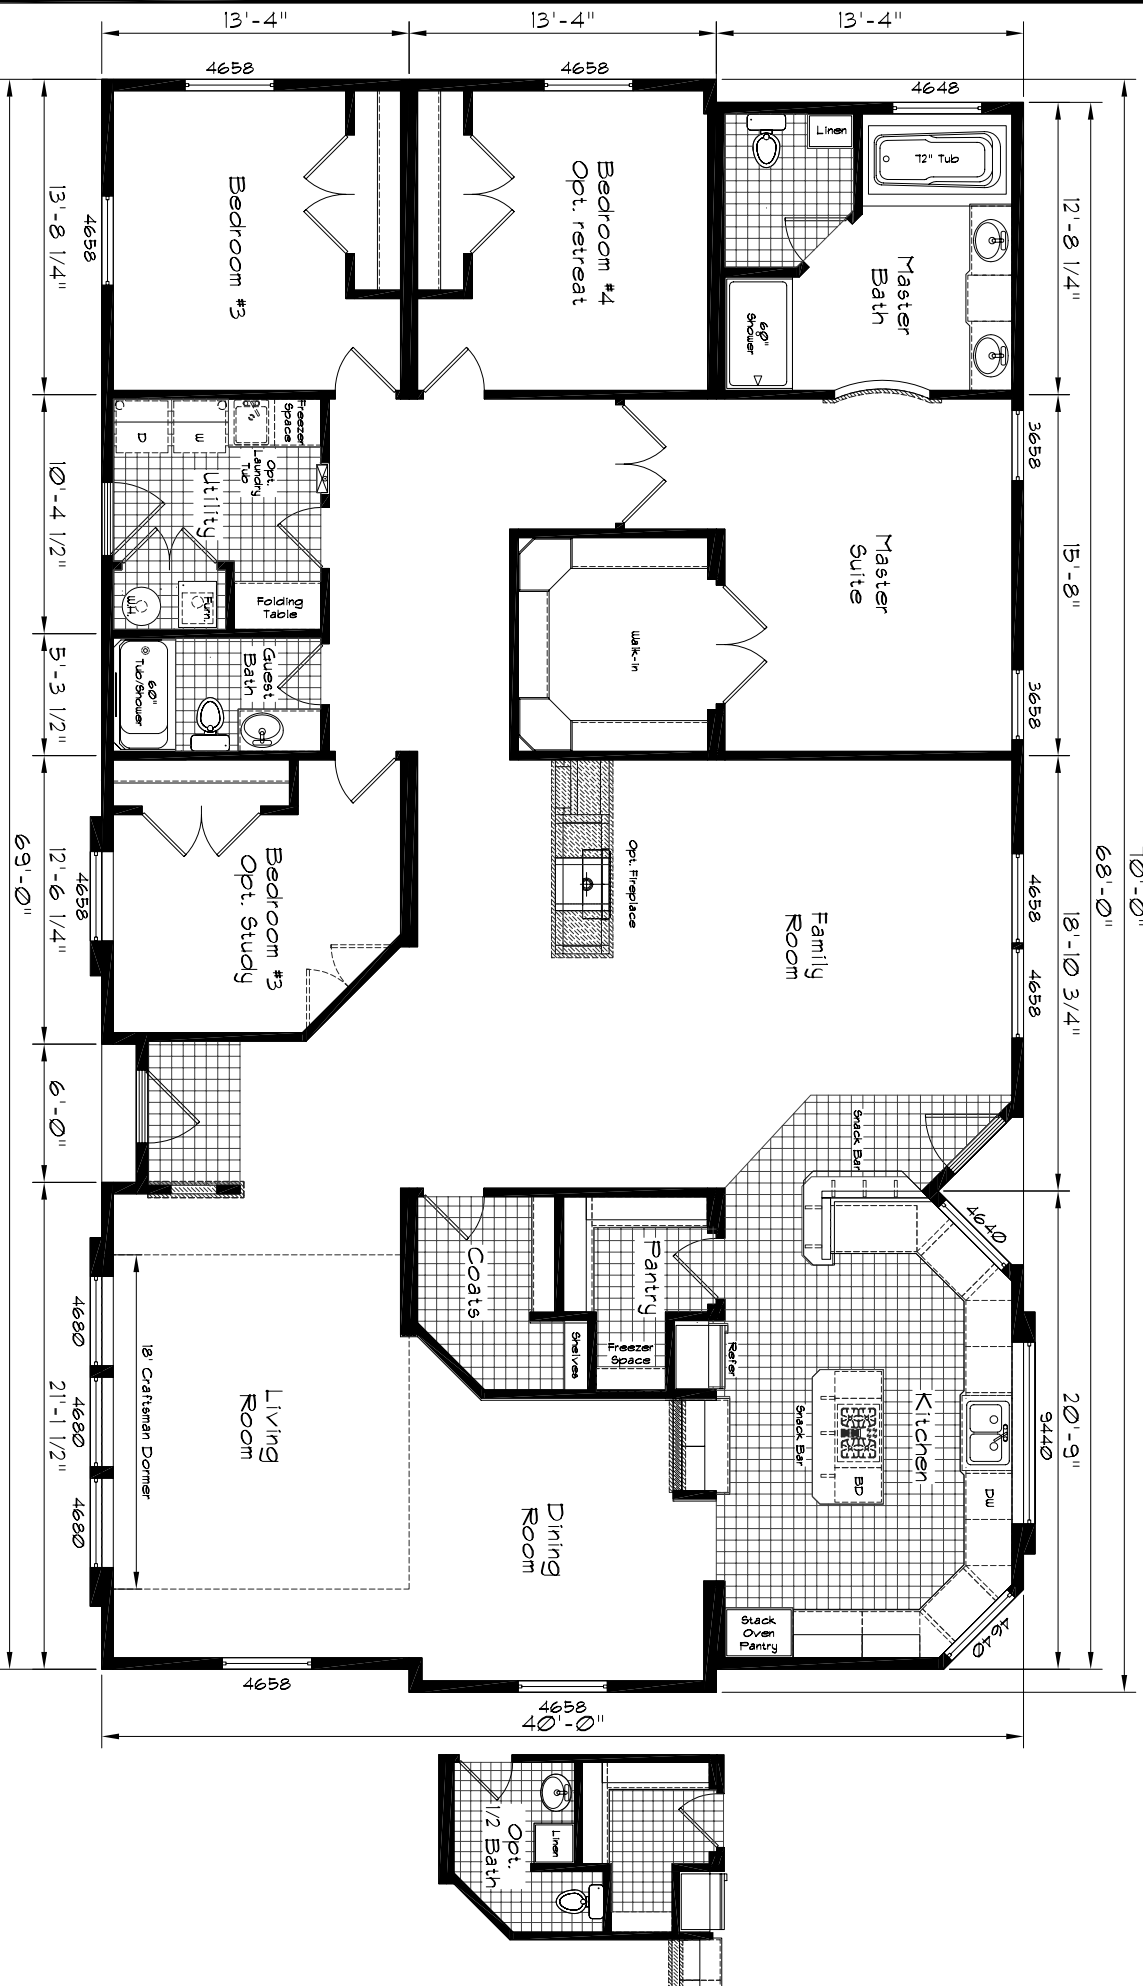

GOLDEN STATE

10'-0"

68'-0"

Model: 3013

4 Bedroom, 2 Bath
2735 Square Feet

Floor Size
10'-0" x 40'-0"