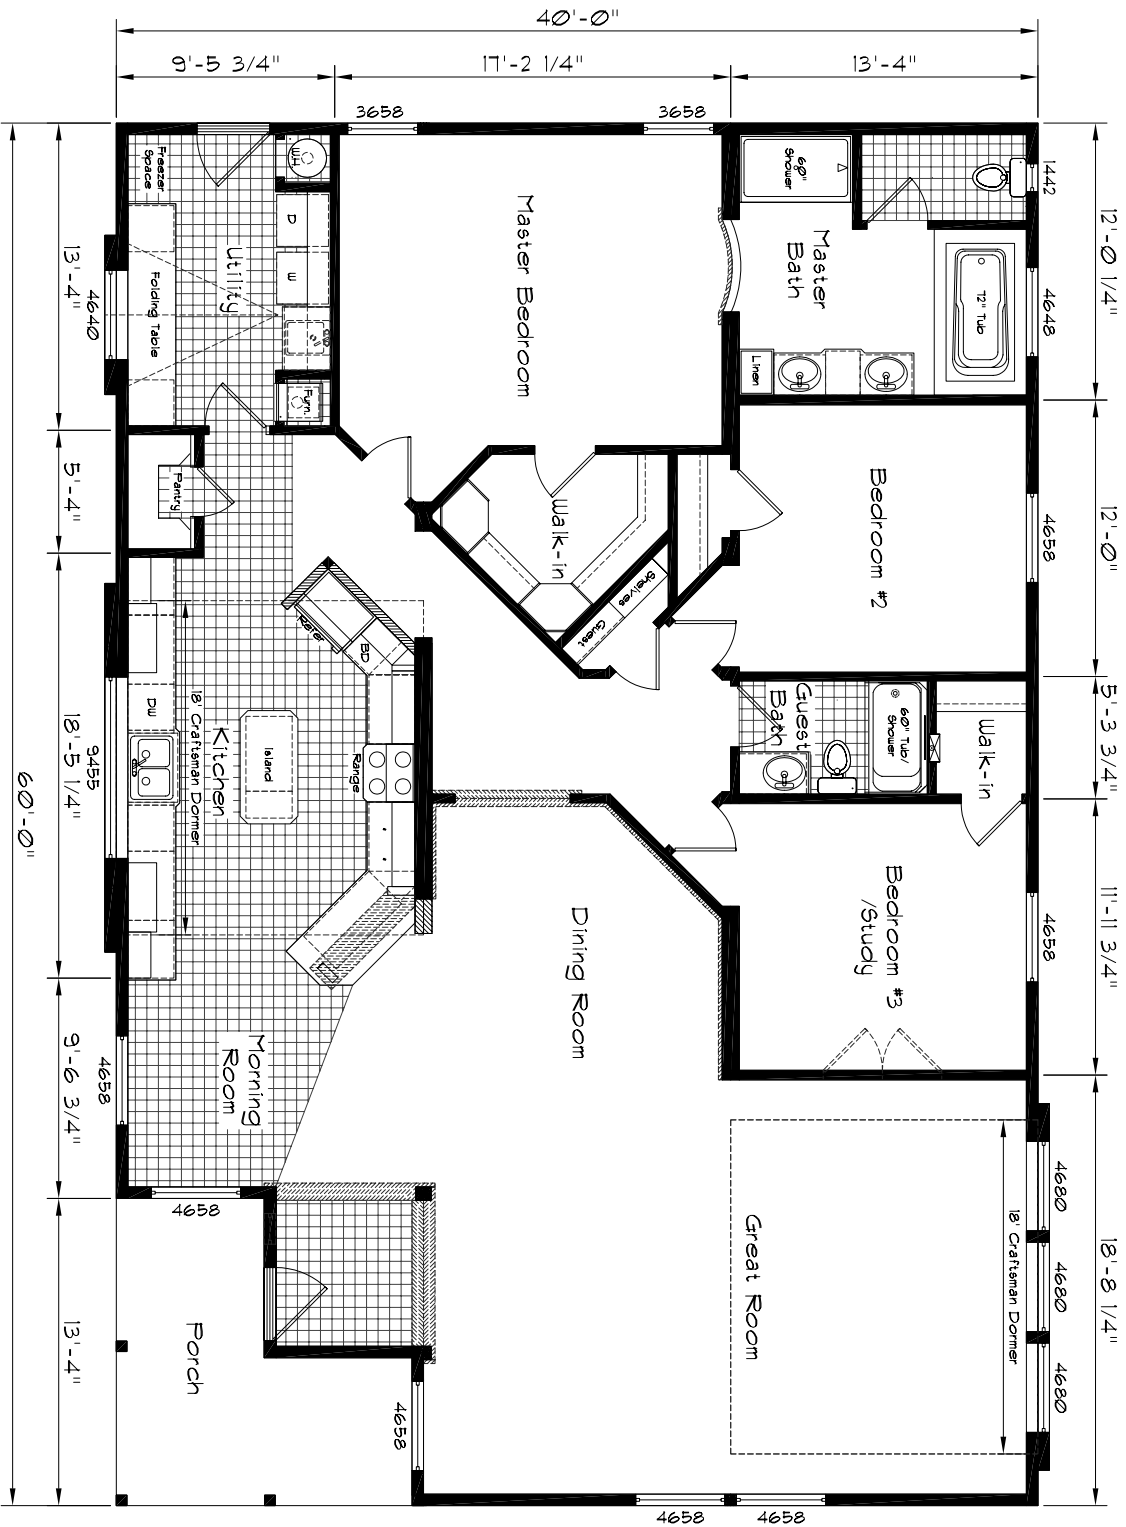

# GOLDEN STATE

Model: 3008  
 3 Bedroom, 2 Bath  
 2271 Square Feet  
 Floor Size  
 60'-0" x 40'-0"