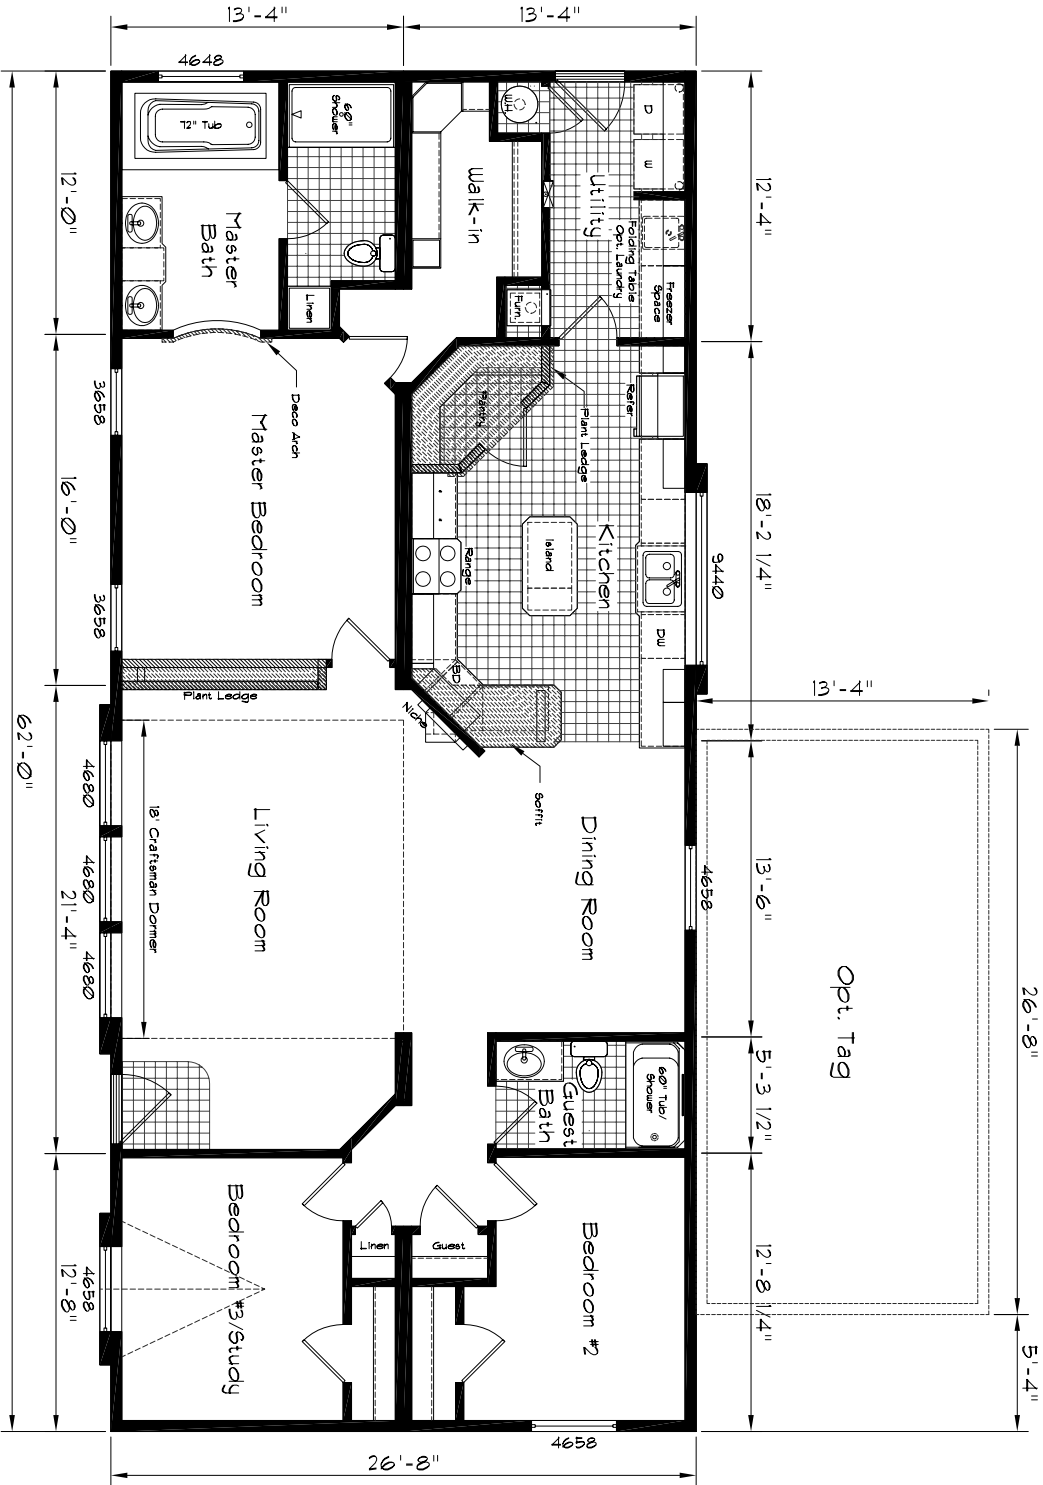

GOLDEN STATE

Model: 3001
 3 Bedroom, 2 Bath
 1654 Square Feet
 Floor Size
 62'-0" x 26'-8"