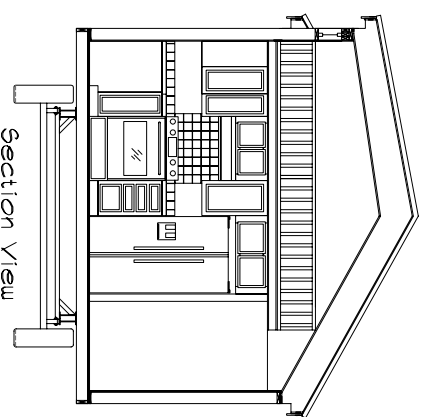

Model: 1001 Cottage

Square feet: 532

Section View

Optional Side Elevation

Optional End Elevations

Revisions		By	Date
1			
2			
3			
4			
5			
6			
7			
8			
9			

KIT
 KIT HOME BUILDERS WEST
 124 GARDEN STREET, P.O. BOX 200
 CALDWELL, IDAHO 83606 (208)255-5175

1001

Order No. MUD
 Date 12-1-11
 Drawing No. BC-1196
 Page 1 of 1
 Drawing Title Brochure