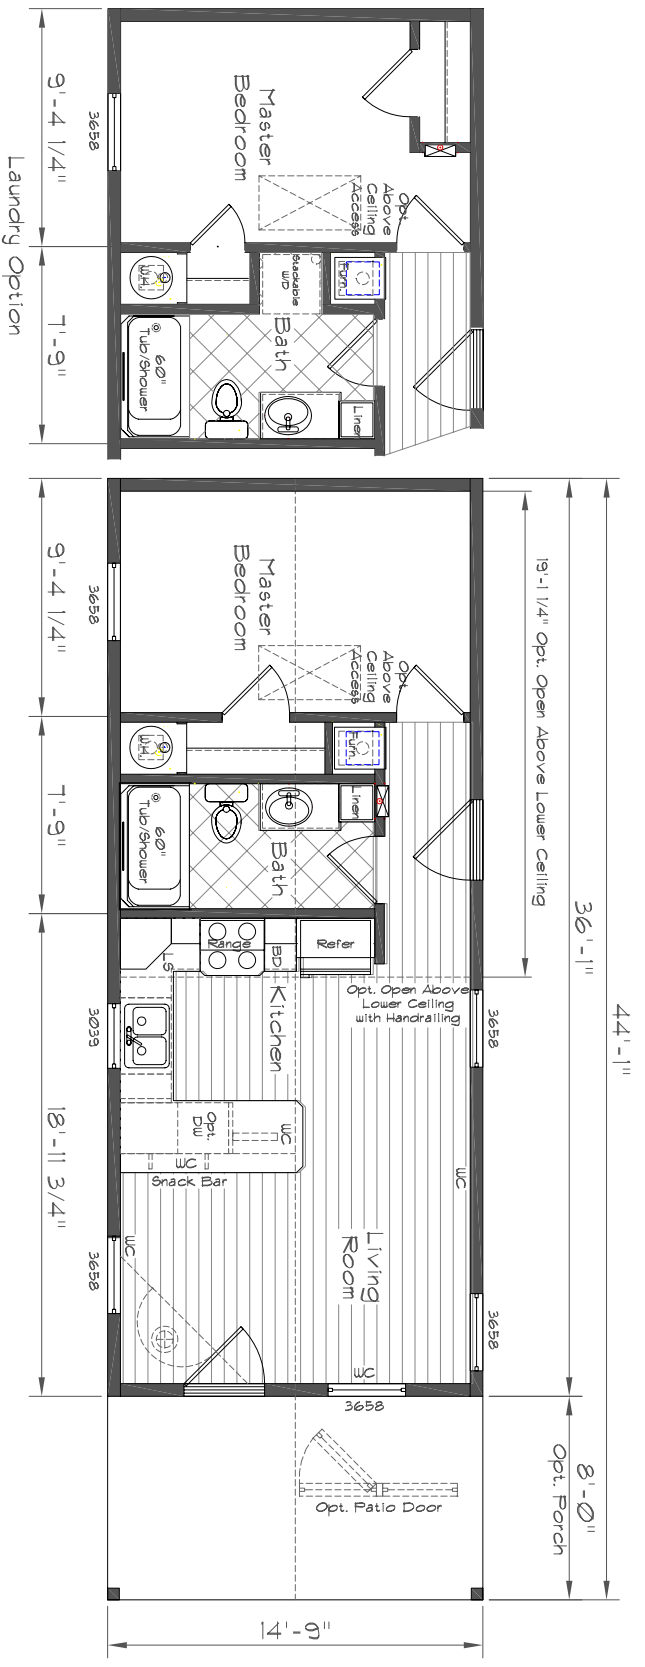

Model: 1001 Cottage

Square feet: 532

Section View

Optional Side Elevation

Optional End Elevations

Revisions		By	Date
1			
2			
3			
4			
5			
6			
7			
8			
9			

KIT
 KIT HOME BUILDERS WEST
 124 GARDEN STREET, P.O. BOX 200
 CALDWELL, IDAHO 83606 (208)255-5175

1001

Order No. MUD
 Date 12-1-11
 Drawing No. BC-1196
 Page 1 of 1
 Drawing Title Brochure