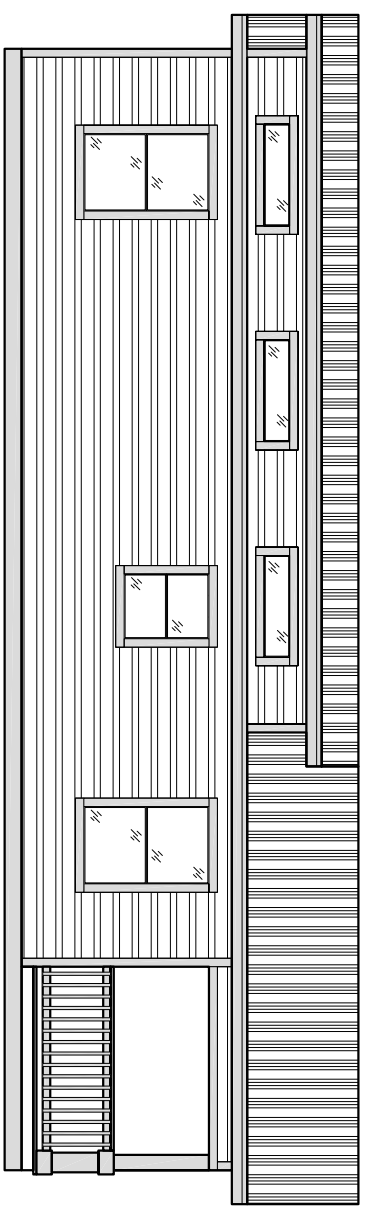

Model: 1001 Cottage

Square feet: 532

Section View

Optional Side Elevation

Optional End Elevations

Revisions		By	Date
1			
2			
3			
4			
5			
6			
7			
8			
9			

KIT
 KIT HOME BUILDERS WEST
 124 GARDEN STREET, P.O. BOX 200
 CALDWELL, IDAHO 83606 (208)255-5175

1001

Order No. MUD
 Date 12-1-11
 Drawing No. BC-1196
 Page 1 of 1
 Drawing Title Brochure