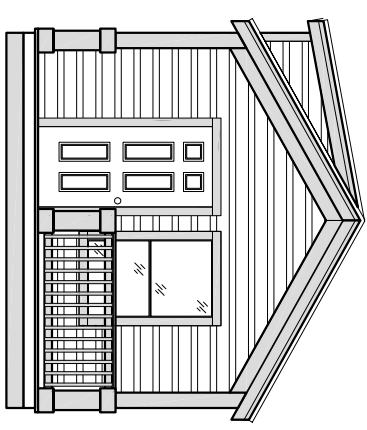

Model: 1001 Cottage

Square feet: 532

Section View

Optional Side Elevation

Optional End Elevations

Revisions		By	Date
1			
2			
3			
4			
5			
6			
7			
8			
9			

KIT
 KIT HOME BUILDERS WEST
 124 GARDEN STREET, P.O. BOX 200
 CALDWELL, IDAHO 83606 (208)255-5175