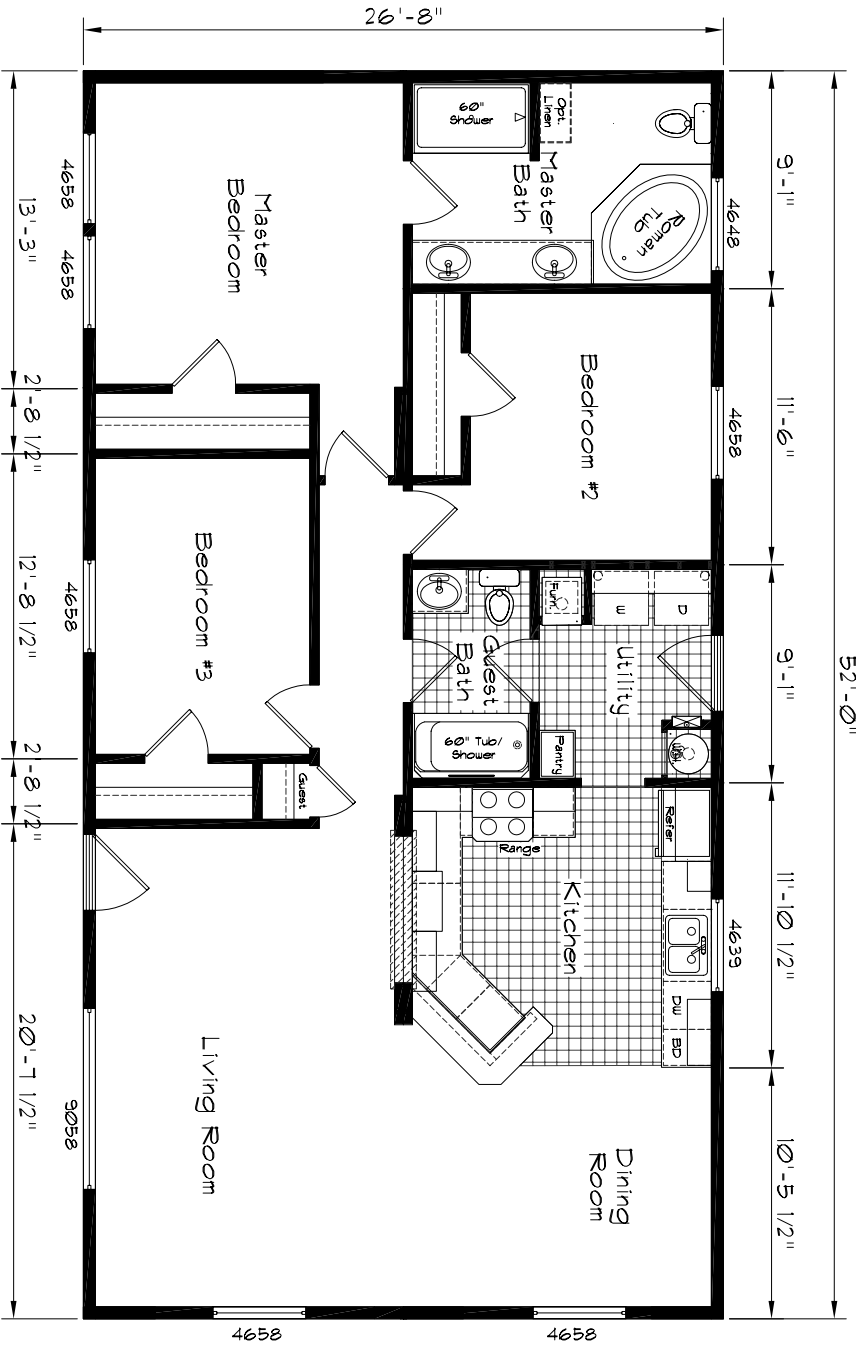

# Cedar Canyon

Model: 2065  
 3 Bedroom, 2 Bath  
 1381 Square Feet  
 Floor Size  
 52'-0" x 26'-8"