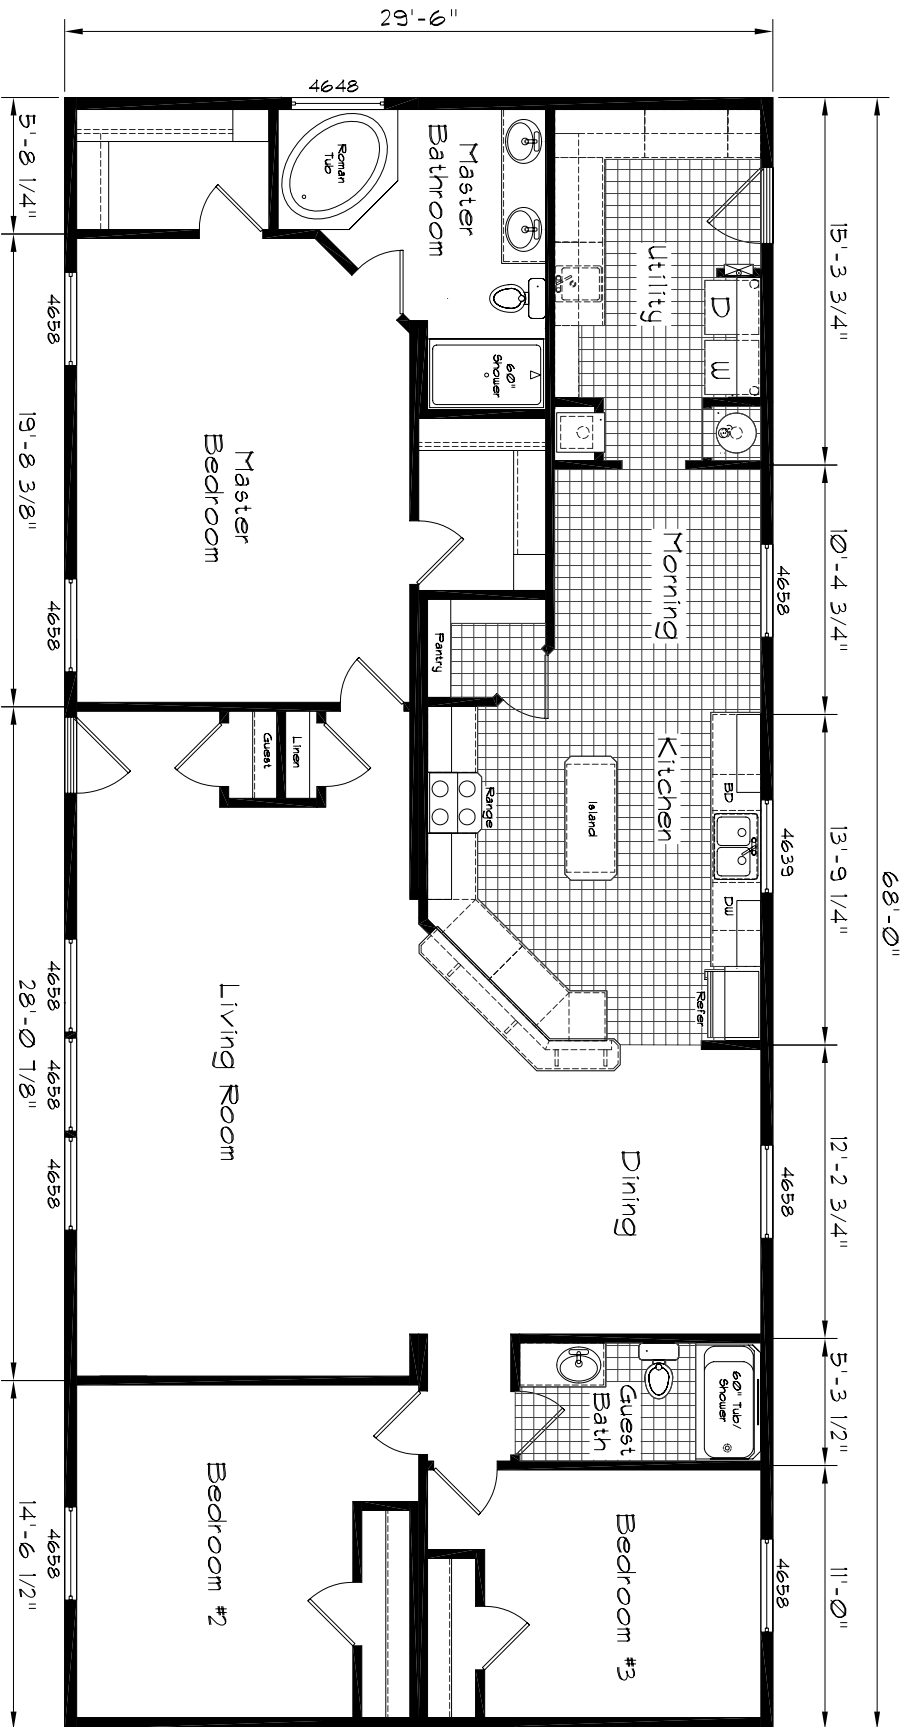

Cedar Canyon

Model: 2064
 3 Bedroom, 2 Bath
 2006 Square Feet
 Floor Size
 68'-0" x 29'-6"