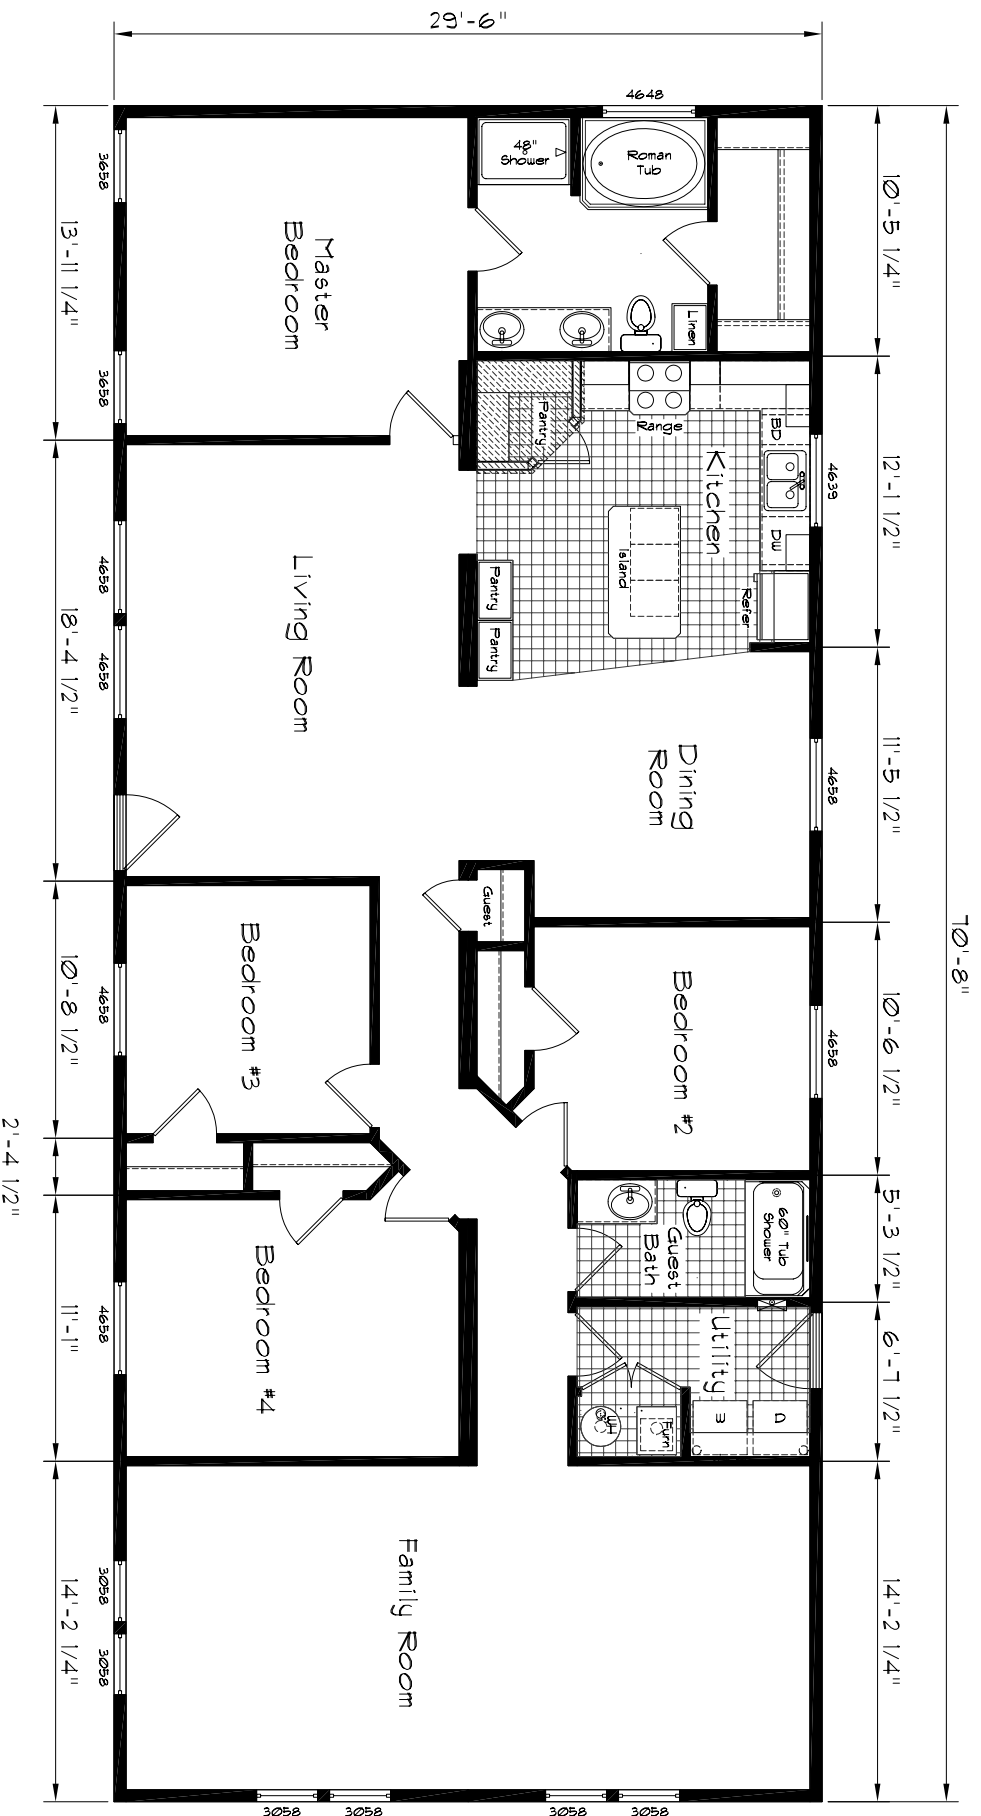

# Cedar Canyon

Model: 2063  
 4 Bedroom, 2 Bath  
 2085 Square Feet  
 Floor Size  
 10'-8" x 29'-6"