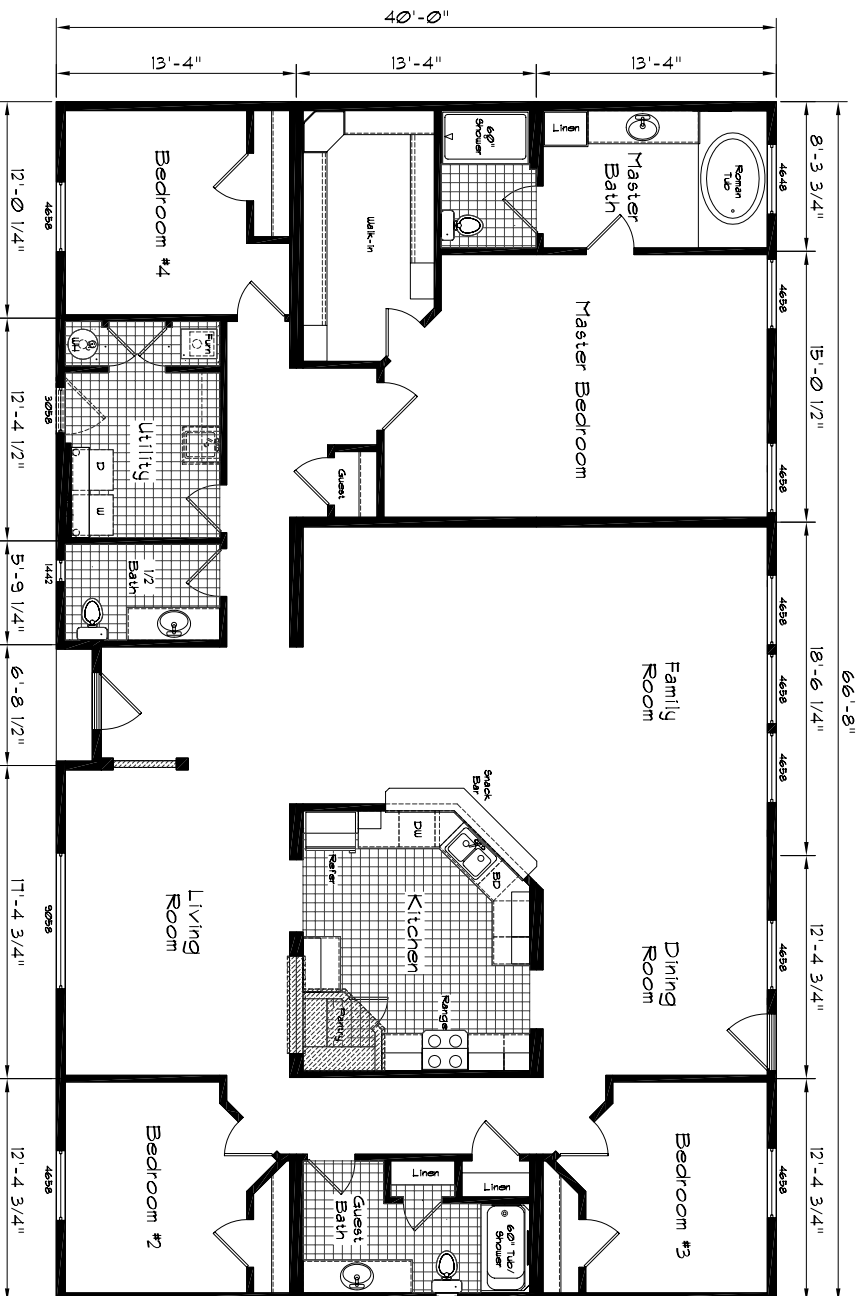

Cedar Canyon

Model: 2062

4 Bedroom, 3 Bath

2667 Square Feet

Floor Size 66'-8" x 40'-0"