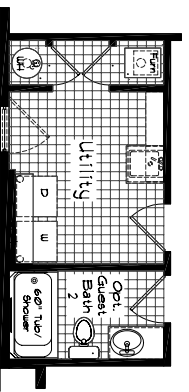

Cedar Canyon

Model: 2062

4 Bedroom, 3 Bath

2667 Square Feet

Floor Size 66'-8" x 40'-0"