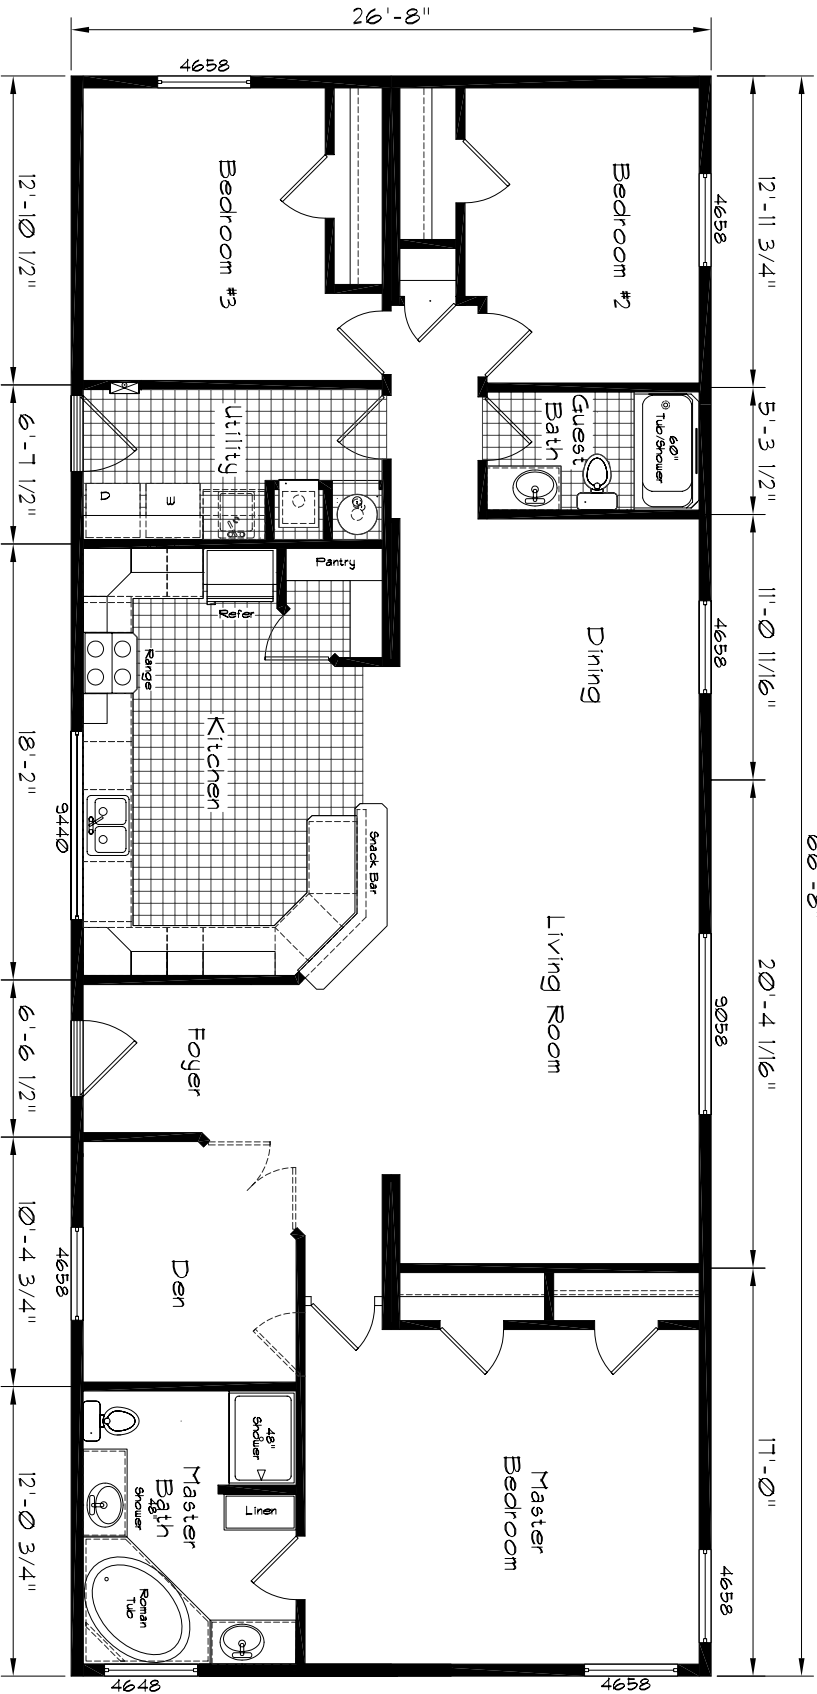

# Cedar Canyon

Model: 2059  
 3 Bedroom, 2 Bath  
 1778 Square Feet  
 Actual Floor Size  
 66'-8" X 26'-8"