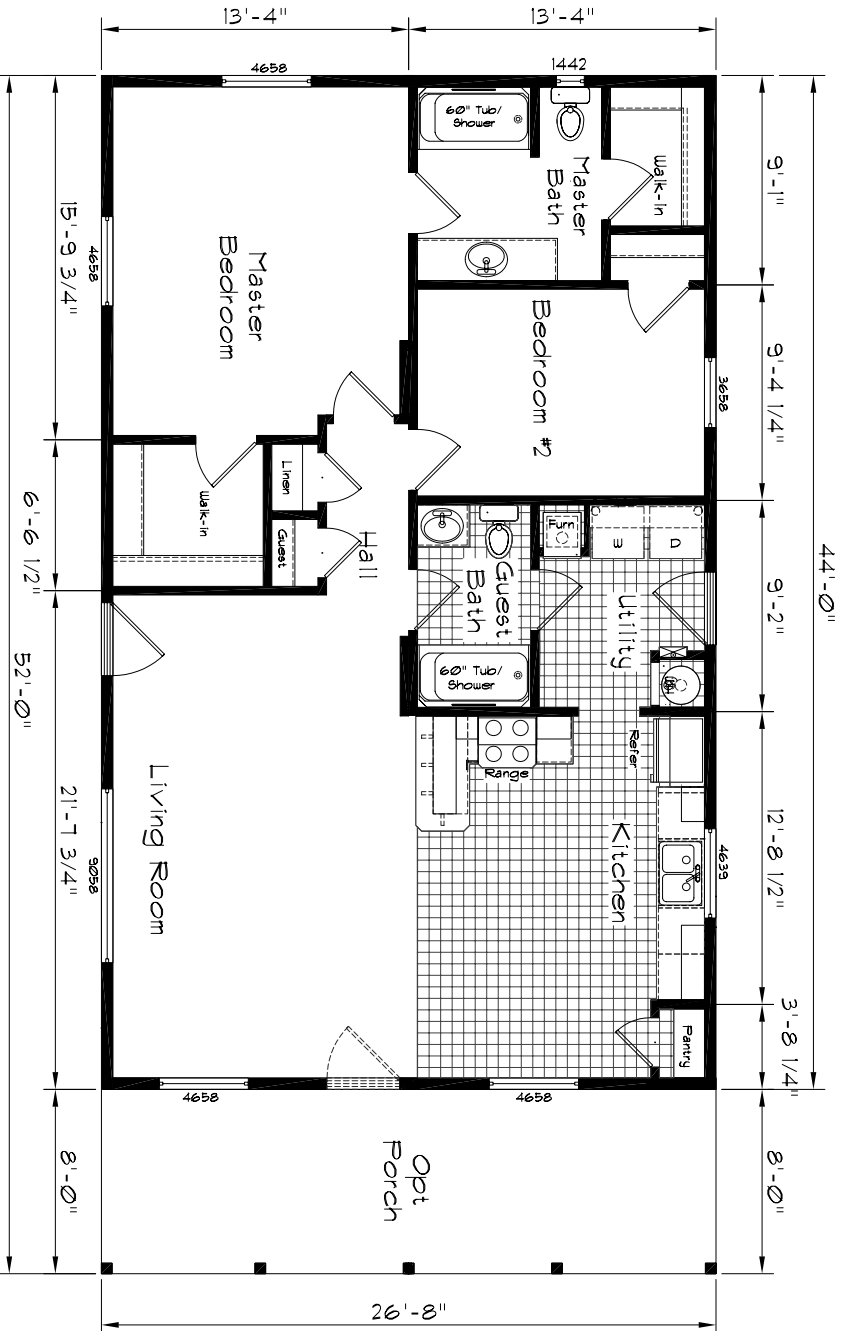

Cedar Canyon

Model: 2048
 2 Bedroom, 2 Bath
 1173 Square Feet
 Floor Size
 44'-0" x 26'-8"