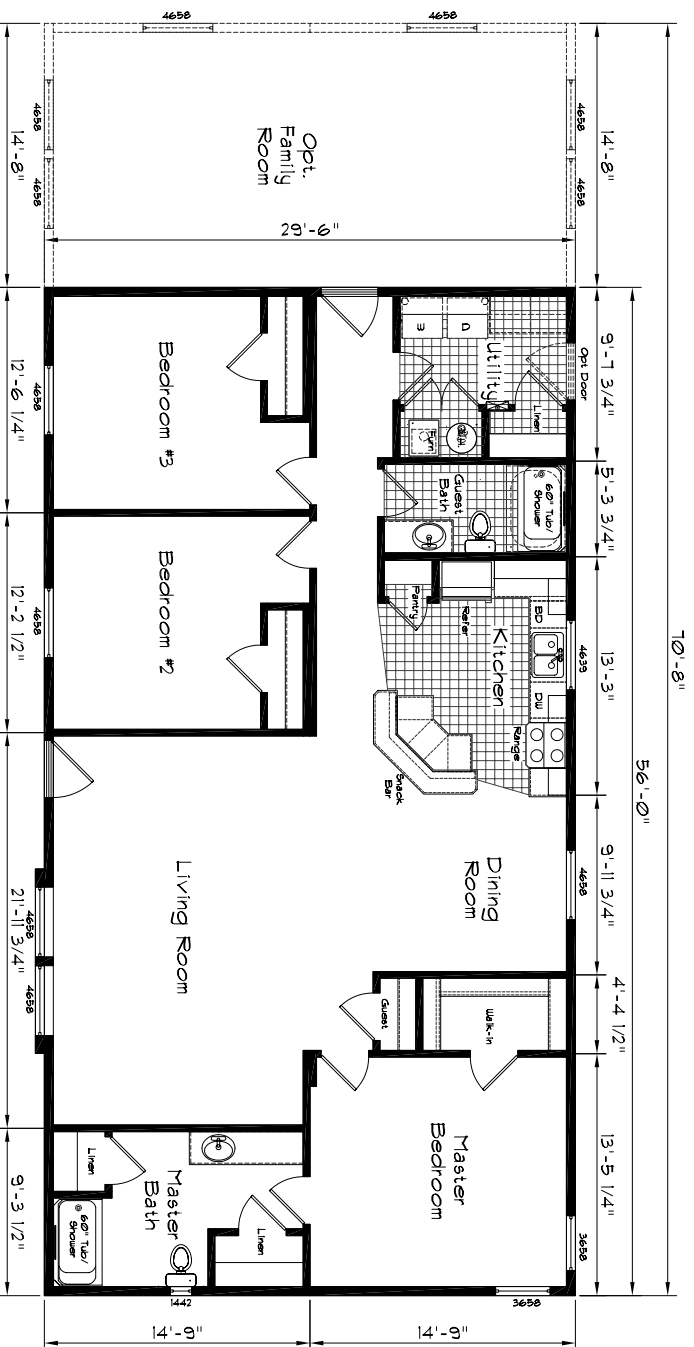

# Cedar Canyon

Model: 2046  
 3 Bedroom, 2 Bath  
 1652 Square Feet  
 Actual Floor Size  
 56'-0" x 29'-6"  
 Opt. Great Room  
 2085 Square Feet  
 Actual Floor Size  
 70'-8" x 29'-6"