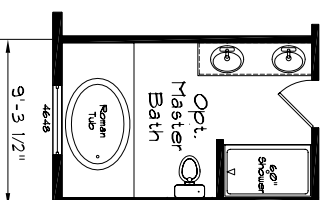

# Cedar Canyon

Model: 2046  
 3 Bedroom, 2 Bath  
 1652 Square Feet  
 Actual Floor Size  
 56'-0" x 29'-6"  
 Opt. Great Room  
 2085 Square Feet  
 Actual Floor Size  
 70'-8" x 29'-6"