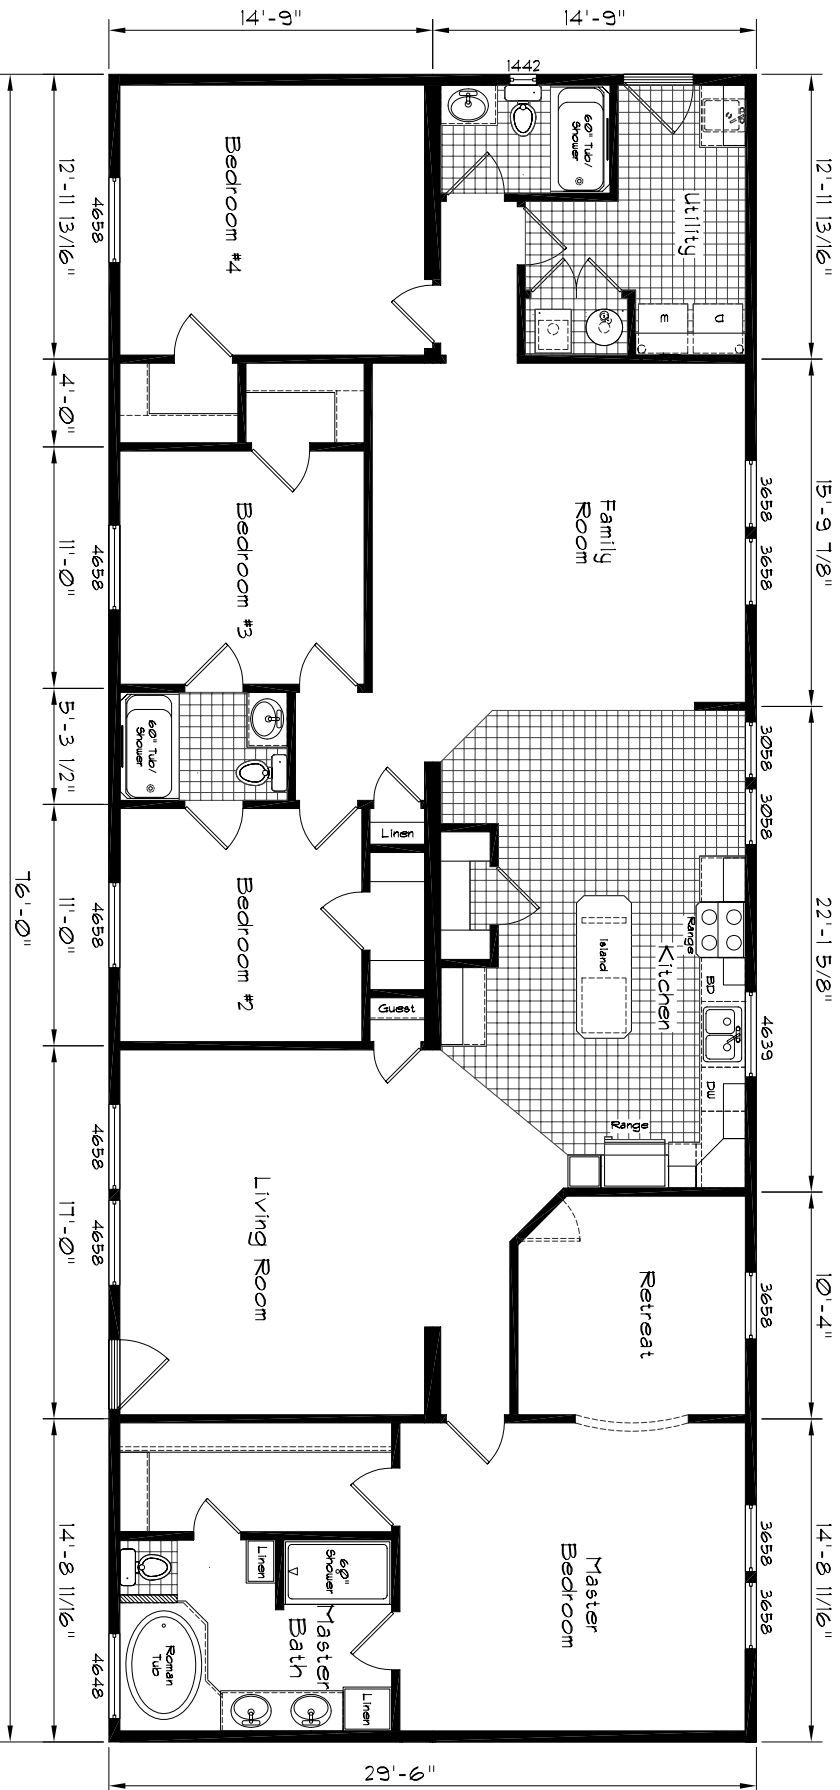

Cedar Canyon

Model: 2042

4 Bedroom, 3 Bath

2242 Square Feet

Floor Size

76'-0" x 29'-6"