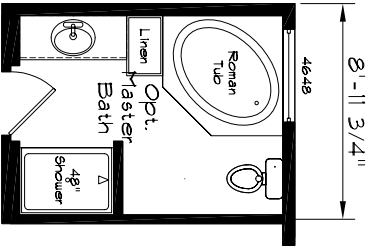

Cedar Canyon

KHBW 1/27/11

Model: 2029
 3 Bedroom, 2 Bath
 1420 Square Feet
 Floor Size
 60'-0" x 23'-8"