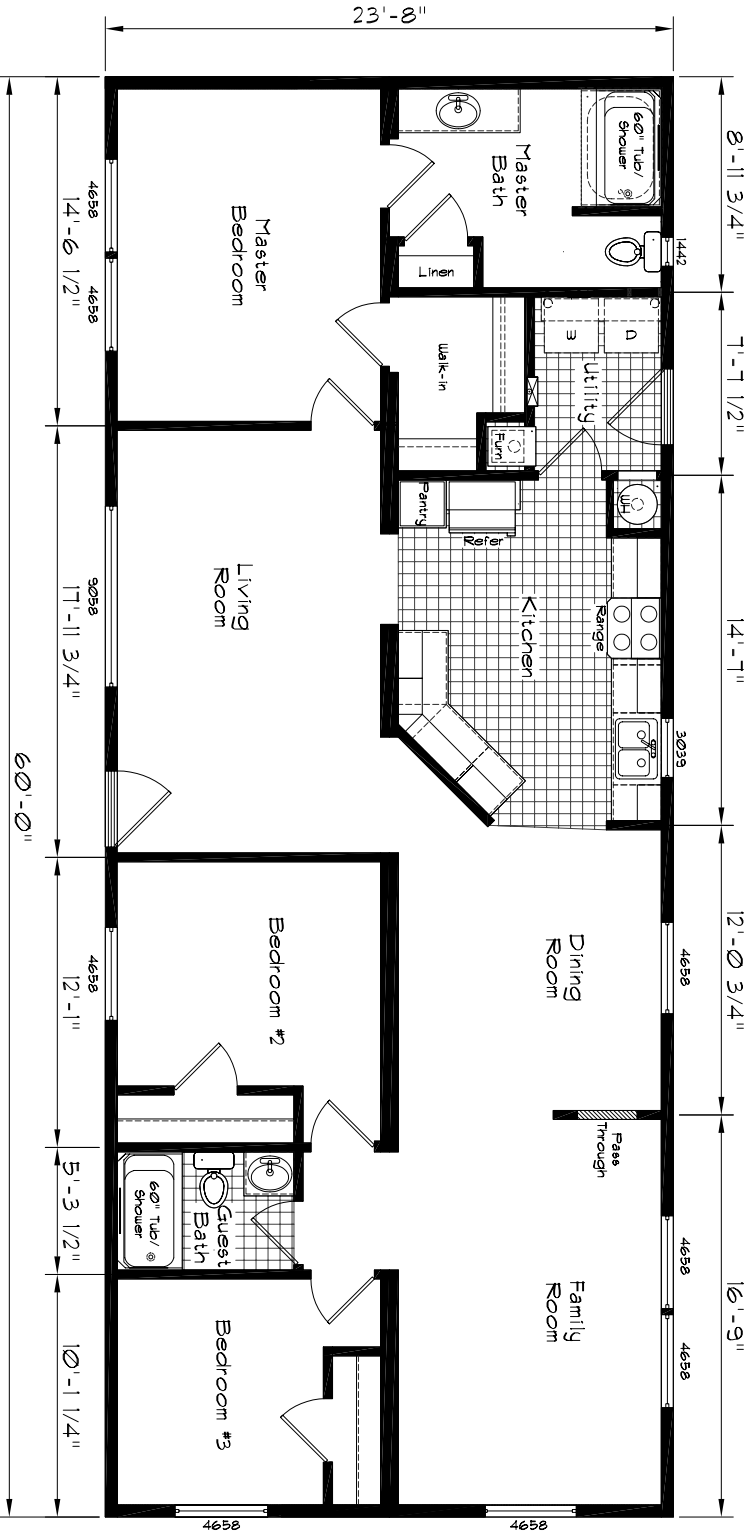

Cedar Canyon

KHBW 1/27/11

Model: 2029
 3 Bedroom, 2 Bath
 1420 Square Feet
 Floor Size
 60'-0" x 23'-8"