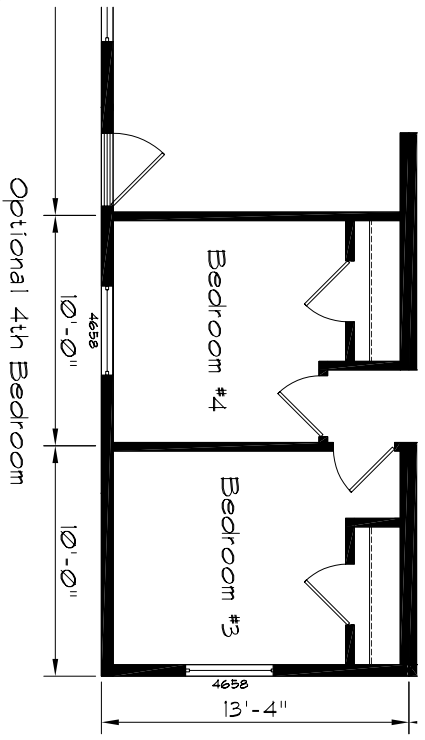

# Cedar Canyon

Model: 2016  
 3 Bedroom, 2 Bath  
 1600 Square Feet  
 Floor Size  
 60'-0" x 26'-8"