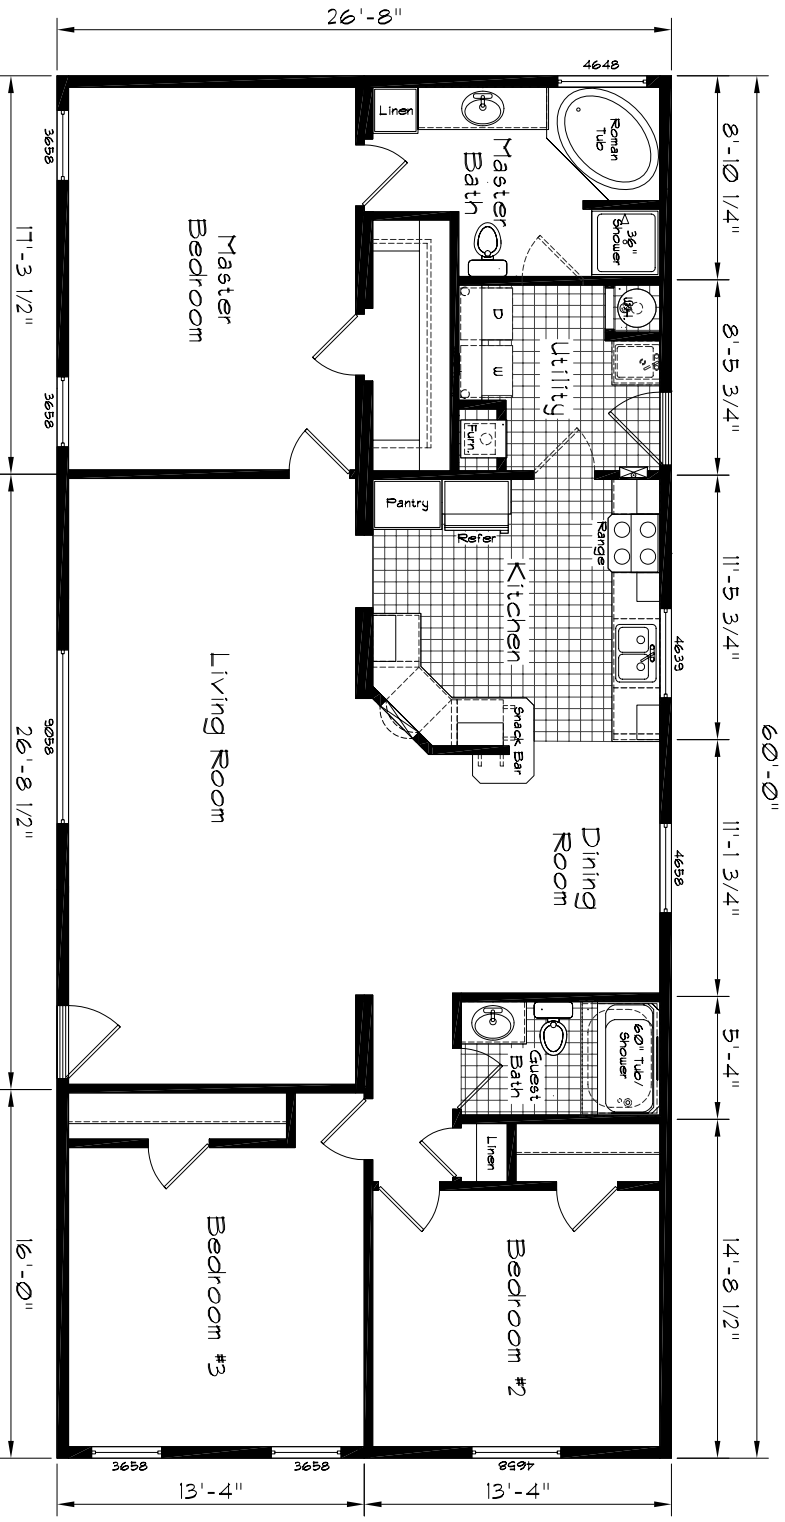

# Cedar Canyon

Model: 2016  
 3 Bedroom, 2 Bath  
 1600 Square Feet  
 Floor Size  
 60'-0" x 26'-8"