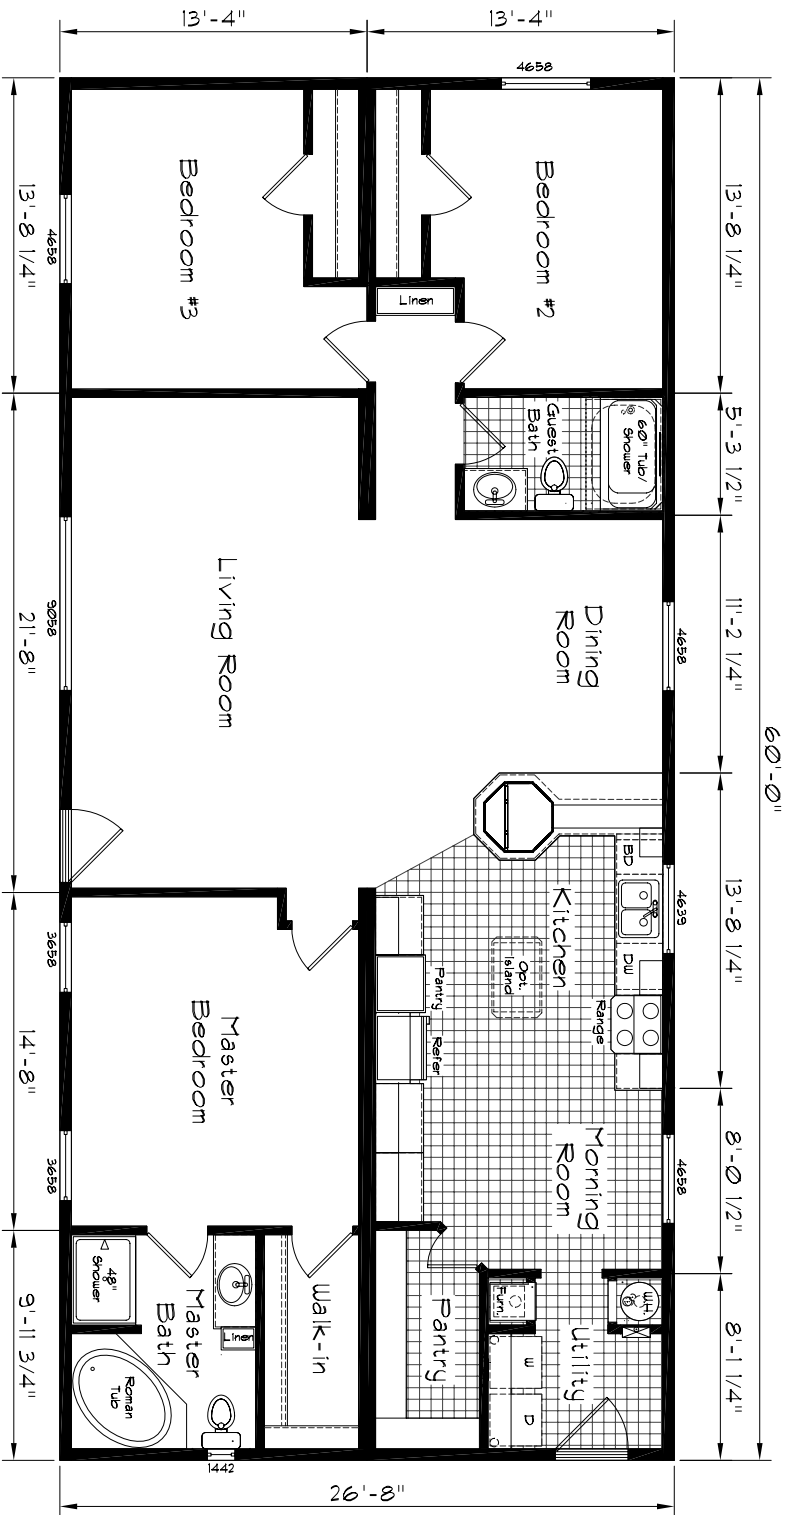

Cedar Canyon

Model: 2015

3 Bedroom, 2 Bath

1600 Square Feet

Floor Size

60'-0" x 26'-8"