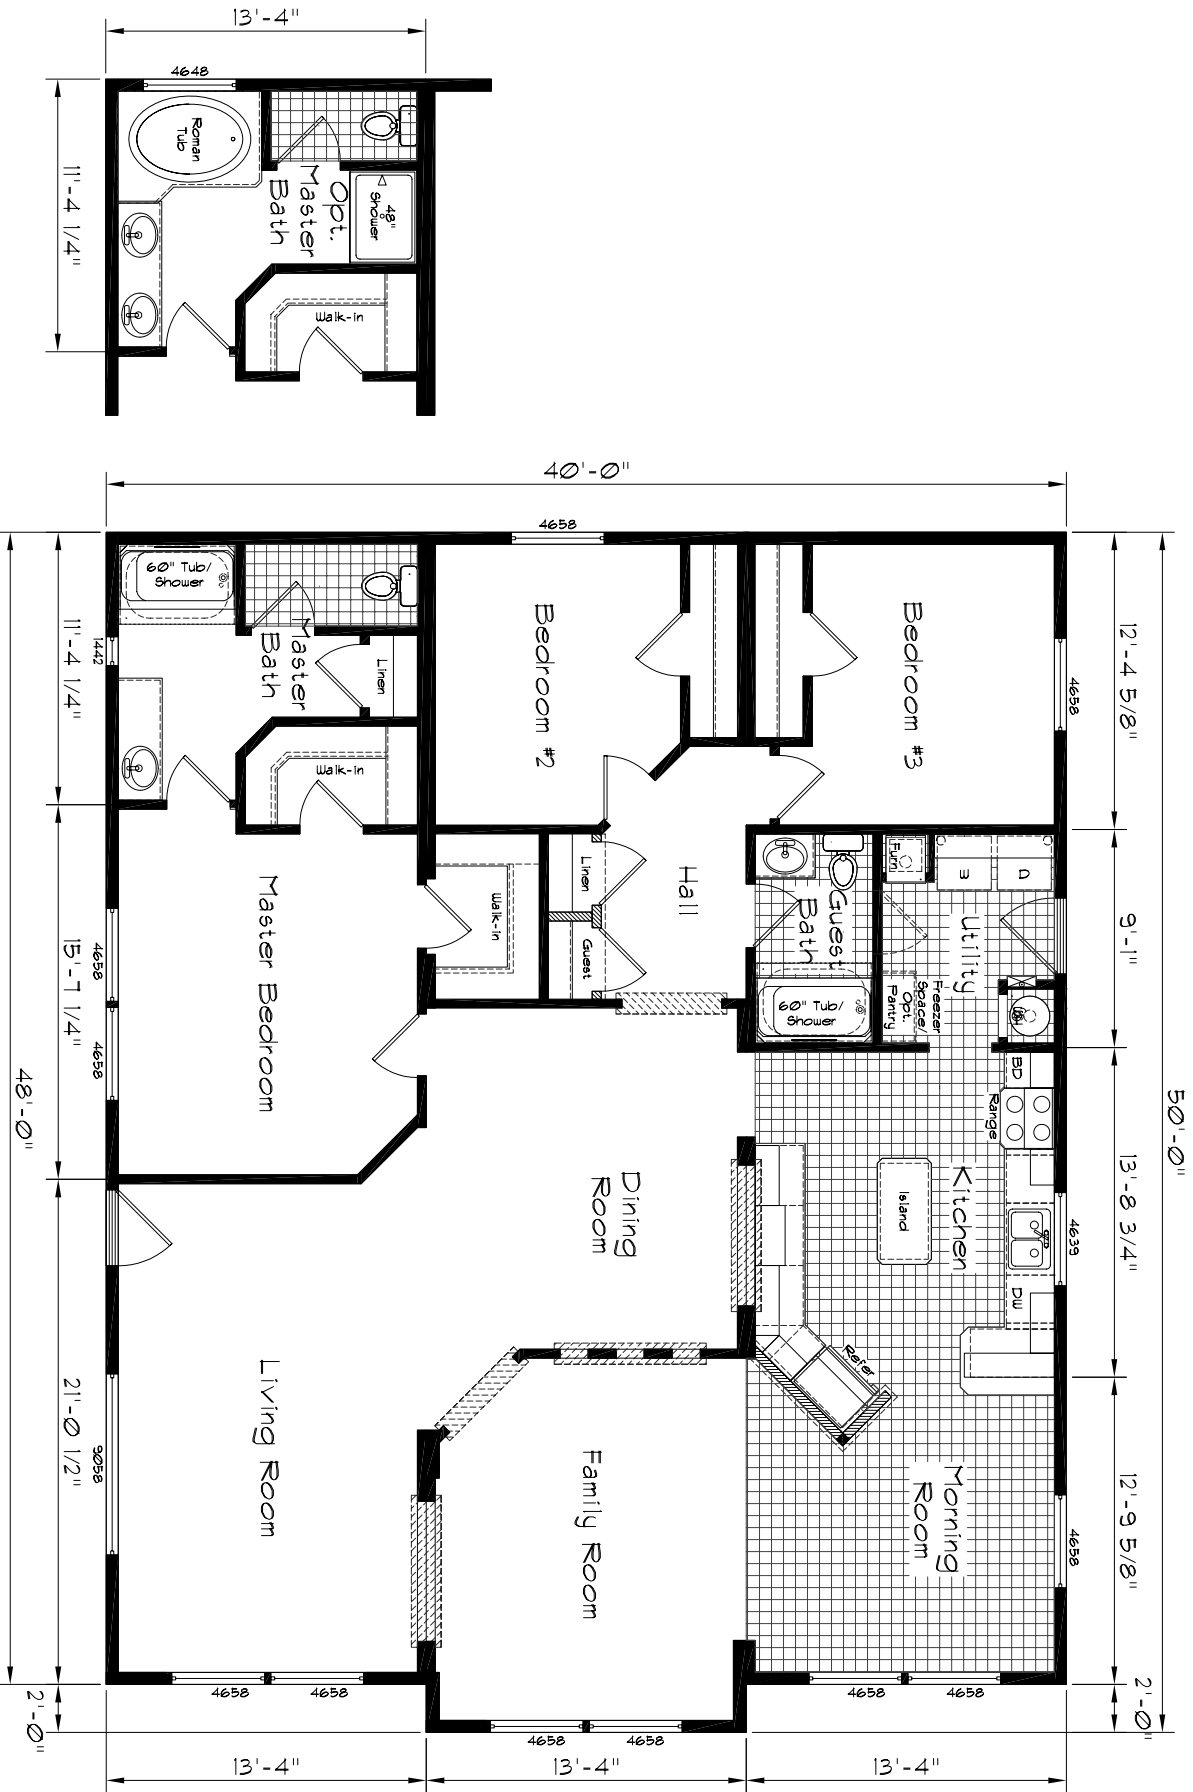

# Cedar Canyon

KHBW 4/14/11

Model: 2010  
 3 Bedroom, 2 Bath  
 1941 Square Feet  
 Floor Size  
 48'-0" x 40'-0"