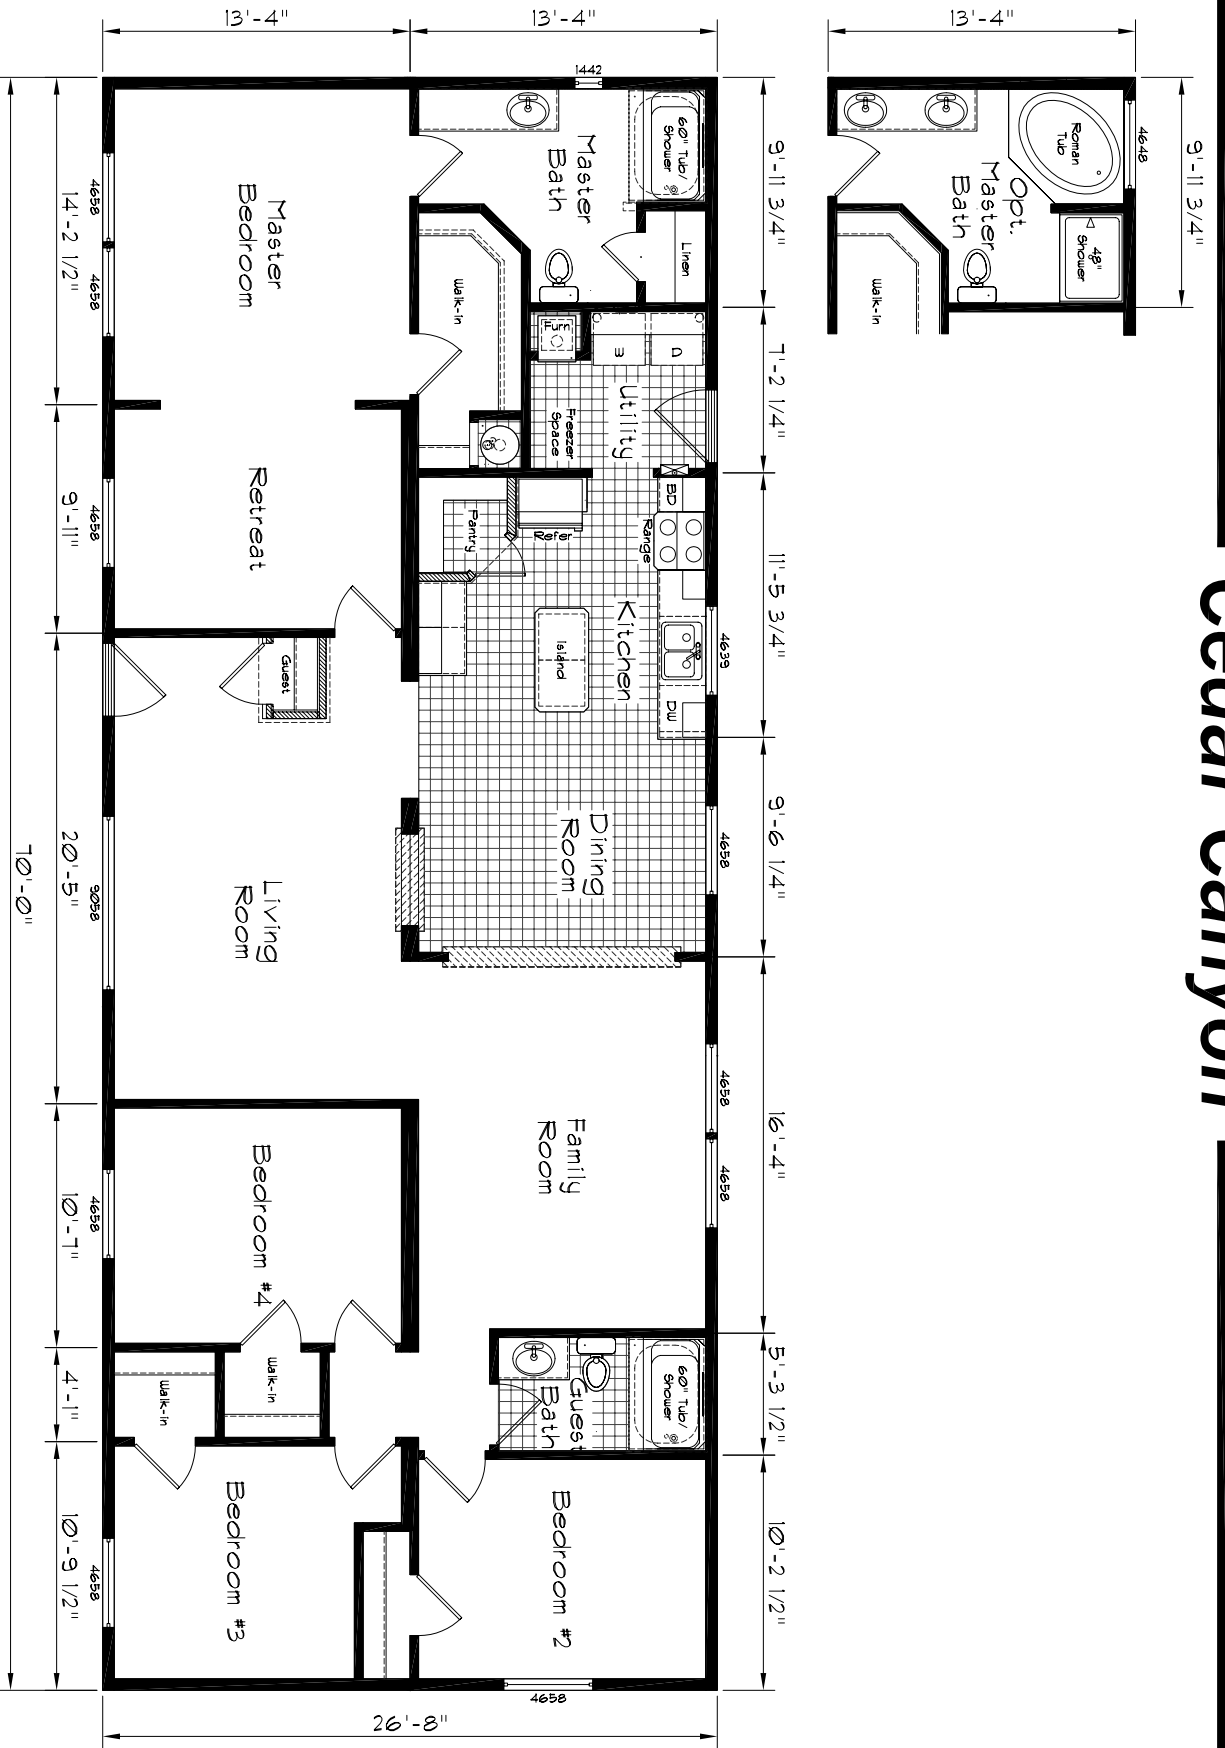

# Cedar Canyon

KHEBU 4/14/11

Model: 2009  
 4 Bedroom, 2 Bath  
 1861 Square Feet  
 Floor Size  
 70'-0" x 26'-8"