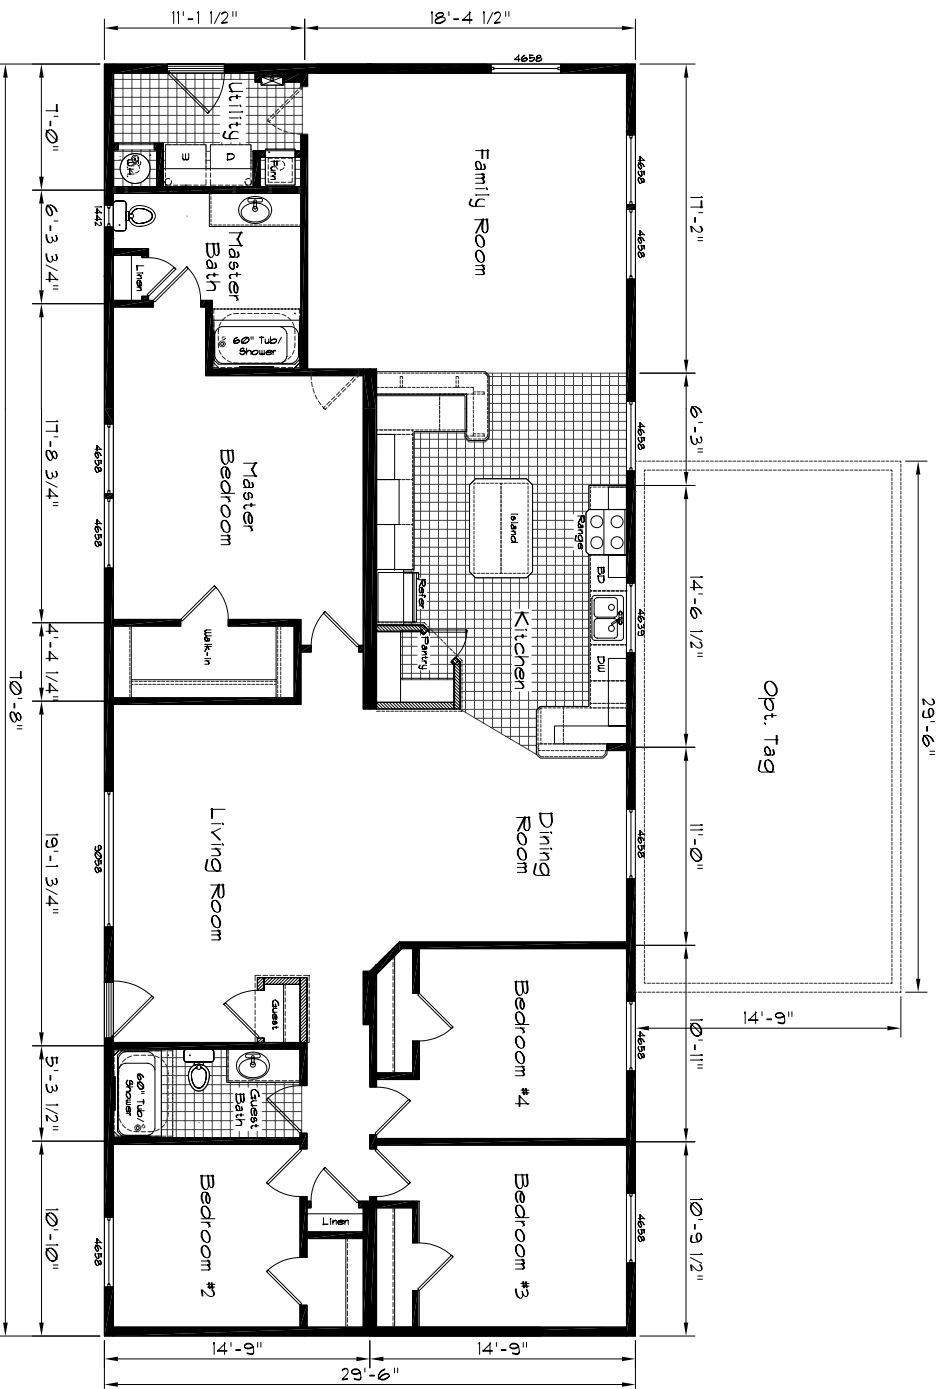

# Cedar Canyon

Model: 2008  
 4 Bedroom, 2 Bath  
 2085 Square Feet  
 Actual Floor Size  
 10'-8" x 29'-6"