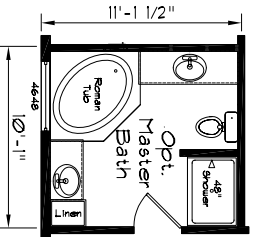

# Cedar Canyon

Model: 2008  
 4 Bedroom, 2 Bath  
 2085 Square Feet  
 Actual Floor Size  
 10'-8" x 29'-6"