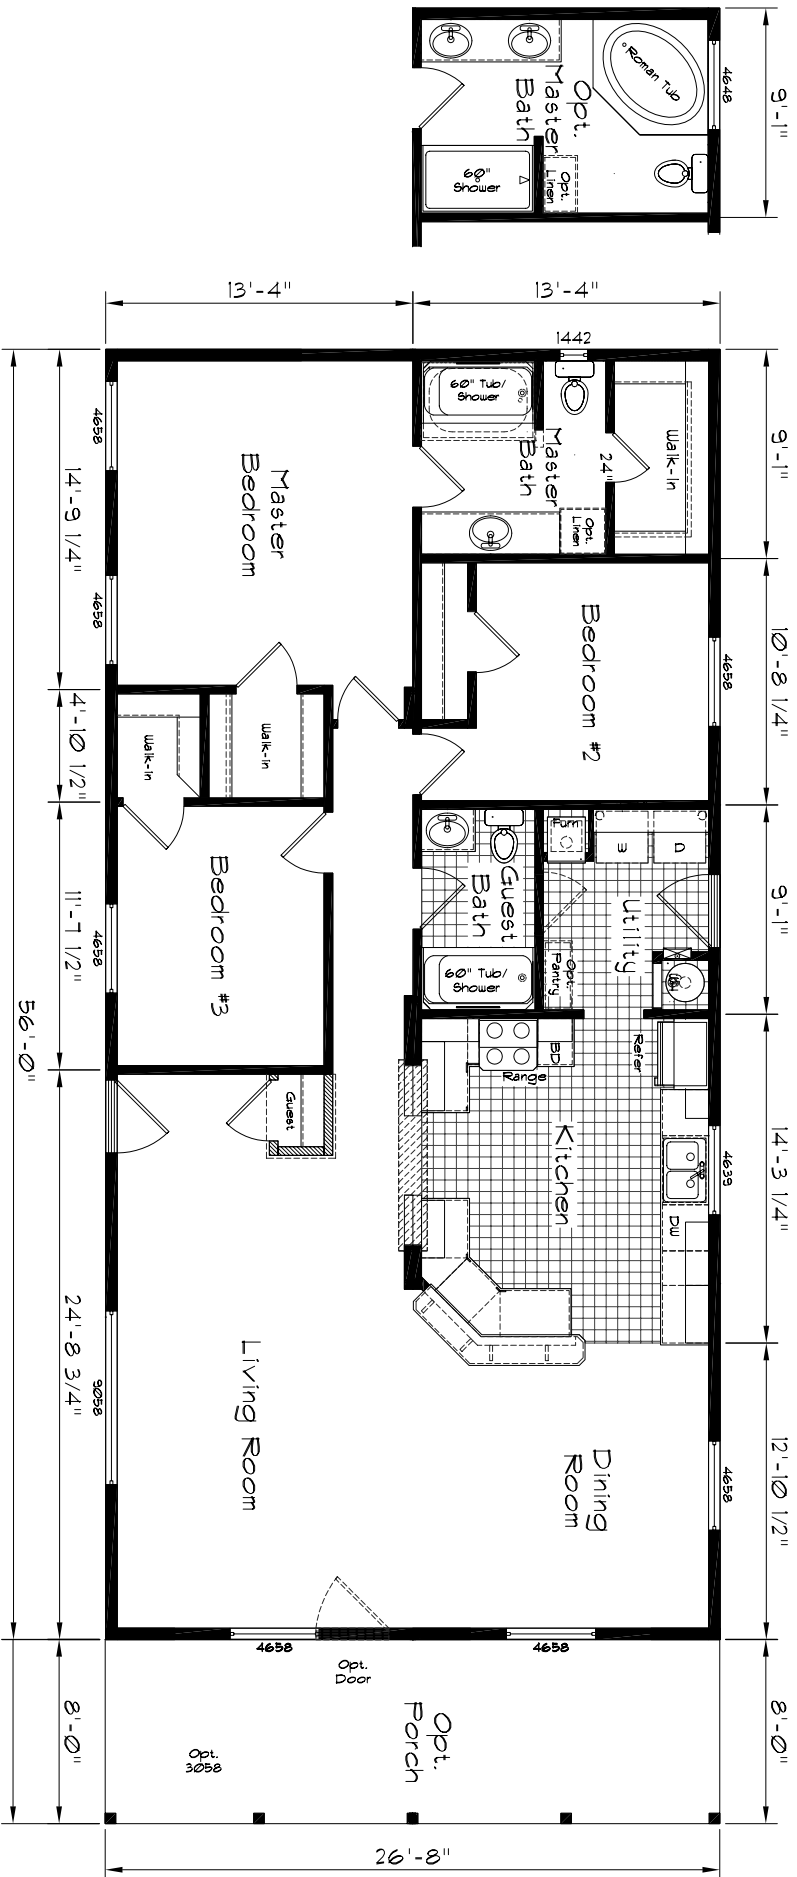

Cedar Canyon

Model: 2006
 3 Bedroom, 2 Bath
 1494 Square Feet
 Floor Size
 56'-0" x 26'-8"