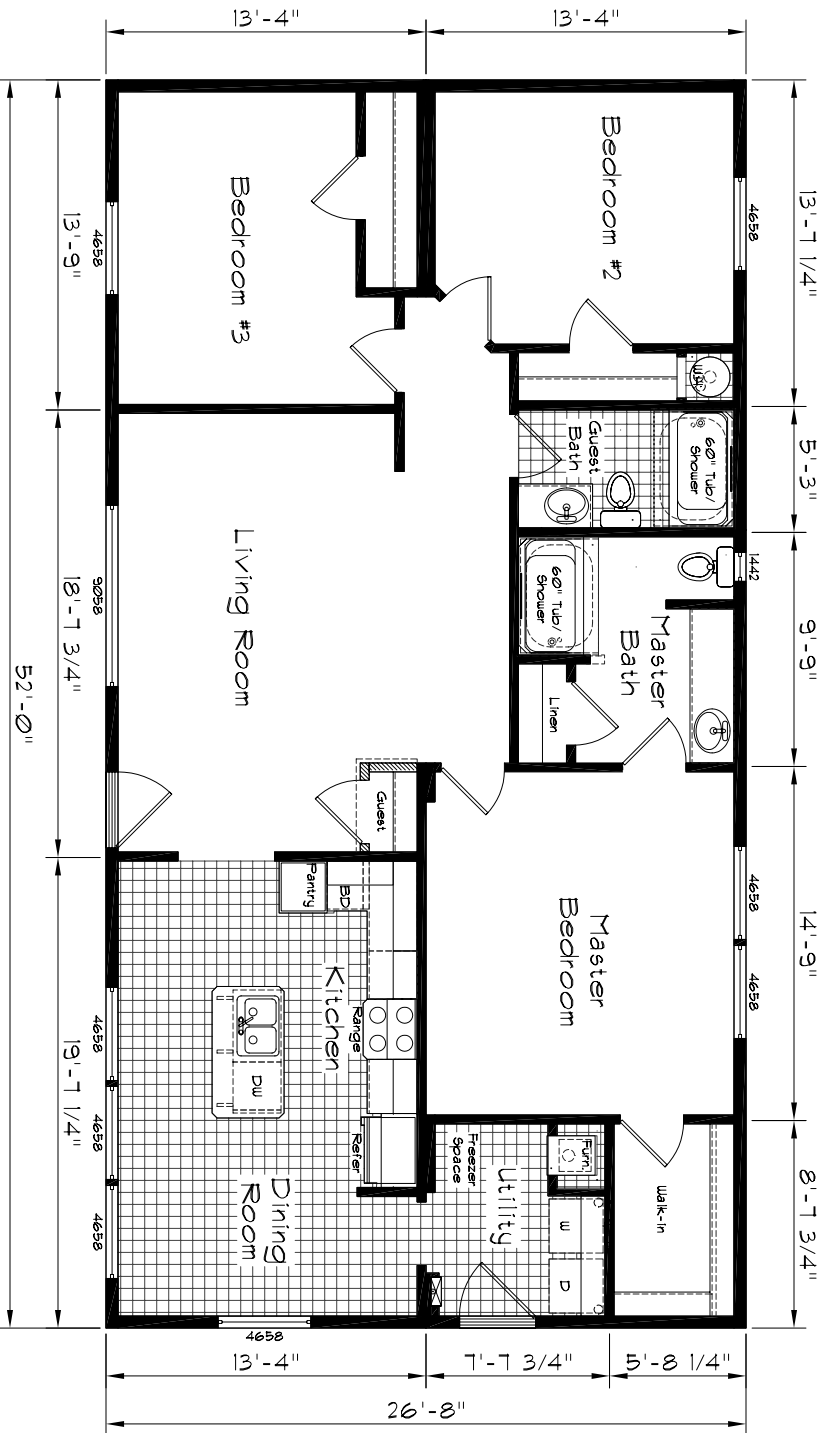

Cedar Canyon

Opt. Recessed Entry

HomeBuilders West

KEBU 4/14/11

Model: 2005
 3 Bedroom, 2 Bath
 1381 Square Feet
 Floor Size
 52'-0" X 26'-8"