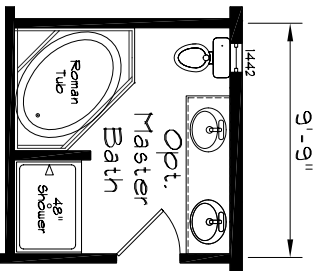

Cedar Canyon

Opt. Recessed Entry

HomeBuilders West

KEBU 4/14/11

Model: 2005
 3 Bedroom, 2 Bath
 1381 Square Feet
 Floor Size
 52'-0" X 26'-8"